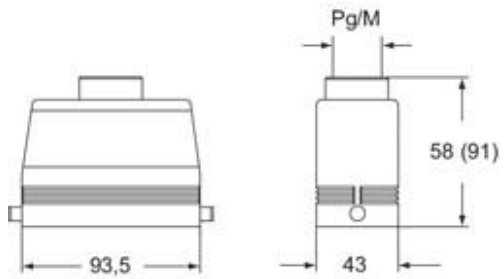

Technical data

IP degree of protection	IP65 / IP66 / IP69
--------------------------------	--------------------

Further technical details

Weight	140,50 g
Operating temperature range (min, max)	-40°C...+125°C

EAN13 code	8015747024525
-------------------	---------------

Packaging Information

Packaging length	225,00 mm
Packaging height	130,00 mm
Packaging width	150,00 mm
Packaging weight	1,50 kg
Packaging volume	4,39 dm ³
Packaging description	Carton box
Packaging quantity	10 Pcs
Packaging EAN code	8015747024532
Sub-packaging weight	0,75 kg
Sub-packaging description	Plastic packaging
Sub-packaging quantity	5 Pcs
Sub-packaging EAN barcode	8015747024549

Part number

CHV 16 L

Catalogue drawings

Notes

Dimensions shown in mm are not binding and may be changed without notice.
