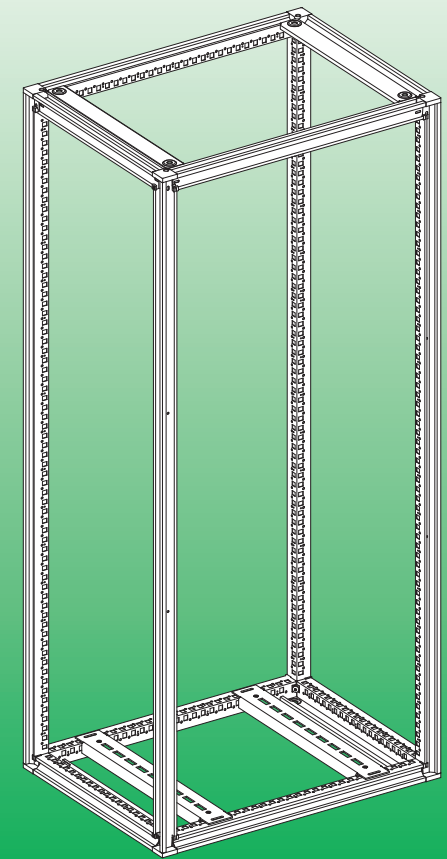

Rails for Heavy Loads
Traverses pour Charges Lourdes
Traviesas para Cargas Pesadas

	type 1 ●● M6 / T30 3 Nm 26,55 lb-in		type 2 M8 / T40 3 Nm 26,55 lb-in		type 3 M8
---	---	---	--	---	---------------------