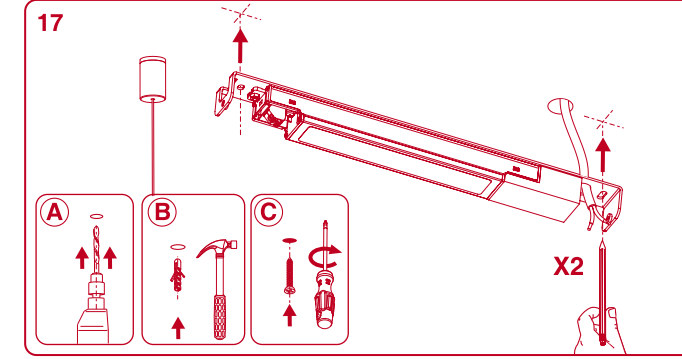

Minimal track 24V

CONNECTION BOX INSTALLATION

POWER SUPPLY BOX INSTALLATION

DROP VOLTAGE TABLE

POWER (W)	CABLE SECTION (mm ²)	CABLE LENGTH (m)			
		< 5	< 10	< 20	< 30
40	0,75	30	30	30	30
	1,5	30	30	30	30
60	0,75	30	30	20	10
	1,5	30	30	30	20
100	0,75	20	10	x	x
	1,5	20	20	10	x

⚠ FOLLOW DRIVER'S CONNECTION DIAGRAM

Minimal track 24V suspension

DROP VOLTAGE TABLE

POWER (W)	CABLE SECTION (mm²)	CABLE LENGTH (m)			
		<5	<10	<20	<30
40	0,75	30	30	30	30
	1,5	30	30	30	30
60	0,75	30	30	20	10
	1,5	30	30	30	20
100	0,75	20	10	x	x
	1,5	20	20	10	x

MAX 2000mm

POWER SUPPLY BOX

CABLE LENGTH = 2,5 meter

TRACK LENGTH

REMOTE POWER SUPPLY

CABLE LENGTH = 2,5 + L

TRACK LENGTH