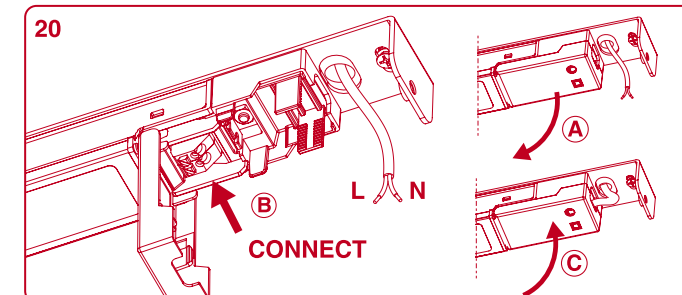

Minimal track 24V

CONNECTION BOX INSTALLATION

POWER SUPPLY BOX INSTALLATION

DROP VOLTAGE TABLE

POWER (W)	CABLE SECTION (mm ²)	CABLE LENGTH (m)			
		< 5	< 10	< 20	< 30
40	0,75	30	30	30	30
	1,5	30	30	30	30
60	0,75	30	30	20	10
	1,5	30	30	30	20
100	0,75	20	10	x	x
	1,5	20	20	10	x

⚠ FOLLOW DRIVER'S CONNECTION DIAGRAM

Minimal track 24V suspension

DROP VOLTAGE TABLE

POWER (W)	CABLE SECTION (mm²)	CABLE LENGTH (m)			
		<5	<10	<20	<30
40	0,75	30	30	30	30
	1,5	30	30	30	30
60	0,75	30	30	20	10
	1,5	30	30	30	20
100	0,75	20	10	x	x
	1,5	20	20	10	x

MAX 2000mm

POWER SUPPLY BOX

CABLE LENGTH = 2,5 meter

TRACK LENGTH

REMOTE POWER SUPPLY

CABLE LENGTH = 2,5 + L

TRACK LENGTH