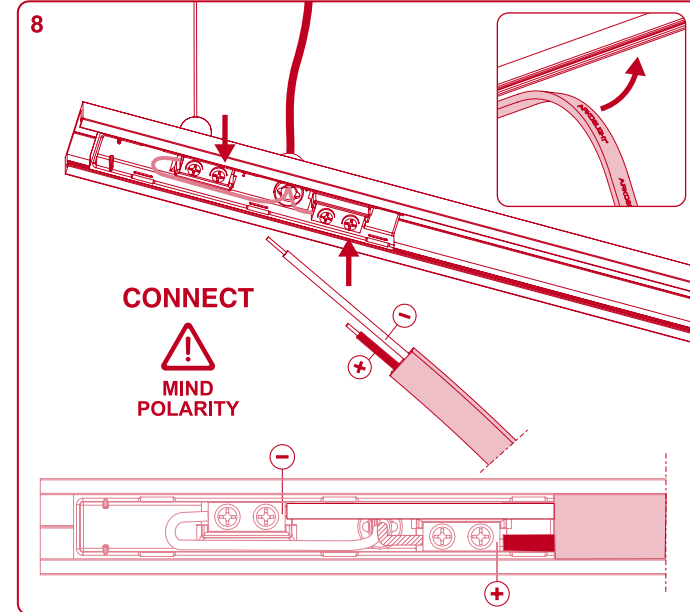

Minimal track 24V

CONNECTION BOX INSTALLATION

POWER SUPPLY BOX INSTALLATION

DROP VOLTAGE TABLE

POWER (W)	CABLE SECTION (mm ²)	CABLE LENGTH (m)			
		< 5	< 10	< 20	< 30
40	0,75	30	30	30	30
	1,5	30	30	30	30
60	0,75	30	30	20	10
	1,5	30	30	30	20
100	0,75	20	10	x	x
	1,5	20	20	10	x

⚠ FOLLOW DRIVER'S CONNECTION DIAGRAM

Minimal track 24V suspension

DROP VOLTAGE TABLE

POWER (W)	CABLE SECTION (mm²)	CABLE LENGTH (m)			
		<5	<10	<20	<30
40	0,75	30	30	30	30
	1,5	30	30	30	30
60	0,75	30	30	20	10
	1,5	30	30	30	20
100	0,75	20	10	x	x
	1,5	20	20	10	x

MAX 2000mm

POWER SUPPLY BOX

CABLE LENGTH = 2,5 meter

TRACK LENGTH

REMOTE POWER SUPPLY

CABLE LENGTH = 2,5 + L

TRACK LENGTH