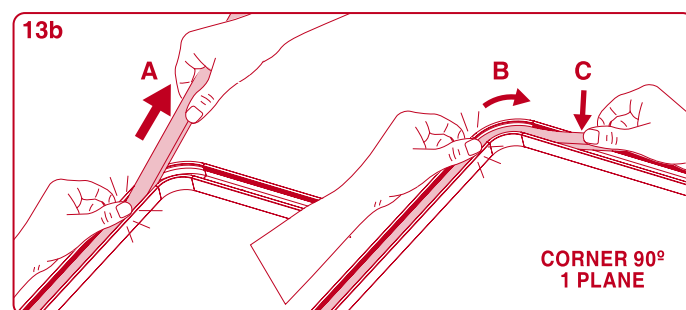

Minimal track 24V

CONNECTION BOX INSTALLATION

POWER SUPPLY BOX INSTALLATION

DROP VOLTAGE TABLE

POWER (W)	CABLE SECTION (mm ²)	CABLE LENGTH (m)			
		< 5	< 10	< 20	< 30
40	0,75	30	30	30	30
	1,5	30	30	30	30
60	0,75	30	30	20	10
	1,5	30	30	30	20
100	0,75	20	10	x	x
	1,5	20	20	10	x

⚠ FOLLOW DRIVER'S CONNECTION DIAGRAM

Minimal track 24V suspension

DROP VOLTAGE TABLE

POWER (W)	CABLE SECTION (mm²)	CABLE LENGTH (m)			
		<5	<10	<20	<30
40	0,75	30	30	30	30
	1,5	30	30	30	30
60	0,75	30	30	20	10
	1,5	30	30	30	20
100	0,75	20	10	x	x
	1,5	20	20	10	x

MAX 2000mm

POWER SUPPLY BOX

CABLE LENGTH = 2,5 meter

TRACK LENGTH

REMOTE POWER SUPPLY

CABLE LENGTH = 2,5 + L

TRACK LENGTH