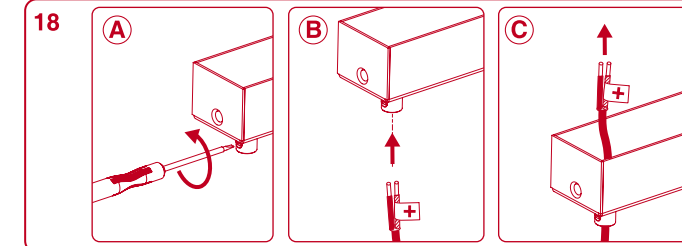

Minimal track 24V

CONNECTION BOX INSTALLATION

POWER SUPPLY BOX INSTALLATION

DROP VOLTAGE TABLE

POWER (W)	CABLE SECTION (mm ²)	CABLE LENGTH (m)			
		< 5	< 10	< 20	< 30
40	0,75	30	30	30	30
	1,5	30	30	30	30
60	0,75	30	30	20	10
	1,5	30	30	30	20
100	0,75	20	10	x	x
	1,5	20	20	10	x

⚠ FOLLOW DRIVER'S CONNECTION DIAGRAM

Minimal track 24V suspension

DROP VOLTAGE TABLE

POWER (W)	CABLE SECTION (mm²)	CABLE LENGTH (m)			
		<5	<10	<20	<30
40	0,75	30	30	30	30
	1,5	30	30	30	30
60	0,75	30	30	20	10
	1,5	30	30	30	20
100	0,75	20	10	x	x
	1,5	20	20	10	x

MAX 2000mm

POWER SUPPLY BOX

CABLE LENGTH = 2,5 meter

TRACK LENGTH

REMOTE POWER SUPPLY

CABLE LENGTH = 2,5 + L

TRACK LENGTH