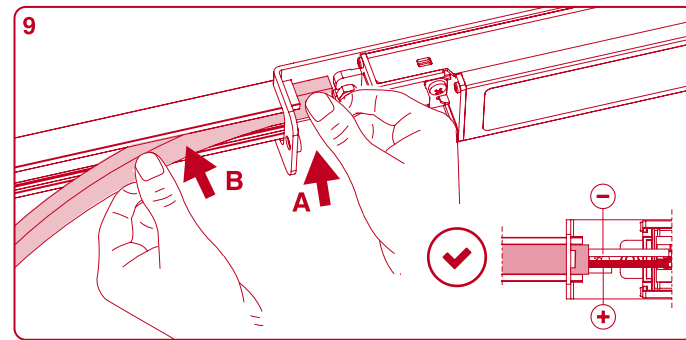

Minimal track 24V

CONNECTION BOX INSTALLATION

POWER SUPPLY BOX INSTALLATION

DROP VOLTAGE TABLE

POWER (W)	CABLE SECTION (mm ²)	CABLE LENGTH (m)			
		< 5	< 10	< 20	< 30
40	0,75	30	30	30	30
	1,5	30	30	30	30
60	0,75	30	30	20	10
	1,5	30	30	30	20
100	0,75	20	10	x	x
	1,5	20	20	10	x

⚠ FOLLOW DRIVER'S CONNECTION DIAGRAM

Minimal track 24V suspension

DROP VOLTAGE TABLE

POWER (W)	CABLE SECTION (mm²)	CABLE LENGTH (m)			
		<5	<10	<20	<30
40	0,75	30	30	30	30
	1,5	30	30	30	30
60	0,75	30	30	20	10
	1,5	30	30	30	20
100	0,75	20	10	x	x
	1,5	20	20	10	x

MAX 2000mm

POWER SUPPLY BOX

CABLE LENGTH = 2,5 meter

TRACK LENGTH

REMOTE POWER SUPPLY

CABLE LENGTH = 2,5 + L

TRACK LENGTH