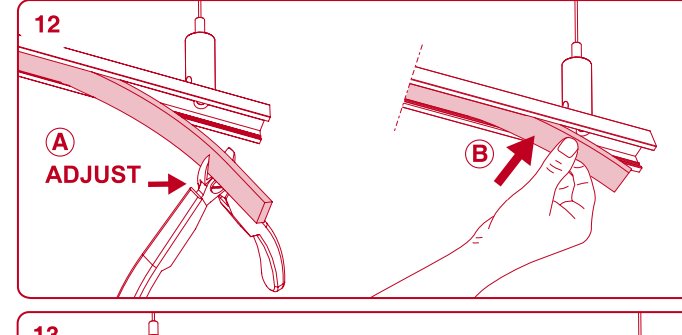

Minimal track 24V

CONNECTION BOX INSTALLATION

POWER SUPPLY BOX INSTALLATION

DROP VOLTAGE TABLE

POWER (W)	CABLE SECTION (mm ²)	CABLE LENGTH (m)			
		< 5	< 10	< 20	< 30
40	0,75	30	30	30	30
	1,5	30	30	30	30
60	0,75	30	30	20	10
	1,5	30	30	30	20
100	0,75	20	10	x	x
	1,5	20	20	10	x

⚠ FOLLOW DRIVER'S CONNECTION DIAGRAM

Minimal track 24V suspension

DROP VOLTAGE TABLE

POWER (W)	CABLE SECTION (mm²)	CABLE LENGTH (m)			
		<5	<10	<20	<30
40	0,75	30	30	30	30
	1,5	30	30	30	30
60	0,75	30	30	20	10
	1,5	30	30	30	20
100	0,75	20	10	x	x
	1,5	20	20	10	x

MAX 2000mm

POWER SUPPLY BOX

CABLE LENGTH = 2,5 meter

TRACK LENGTH

REMOTE POWER SUPPLY

CABLE LENGTH = 2,5 + L

TRACK LENGTH