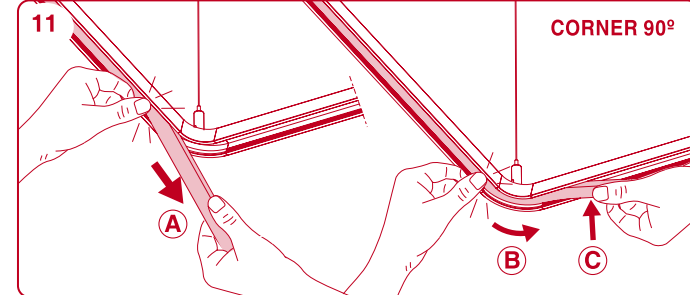

Minimal track 24V

CONNECTION BOX INSTALLATION

POWER SUPPLY BOX INSTALLATION

DROP VOLTAGE TABLE

POWER (W)	CABLE SECTION (mm ²)	CABLE LENGTH (m)			
		< 5	< 10	< 20	< 30
40	0,75	30	30	30	30
	1,5	30	30	30	30
60	0,75	30	30	20	10
	1,5	30	30	30	20
100	0,75	20	10	x	x
	1,5	20	20	10	x

⚠ FOLLOW DRIVER'S CONNECTION DIAGRAM

Minimal track 24V suspension

DROP VOLTAGE TABLE

POWER (W)	CABLE SECTION (mm²)	CABLE LENGTH (m)			
		<5	<10	<20	<30
40	0,75	30	30	30	30
	1,5	30	30	30	30
60	0,75	30	30	20	10
	1,5	30	30	30	20
100	0,75	20	10	x	x
	1,5	20	20	10	x

MAX 2000mm

POWER SUPPLY BOX

CABLE LENGTH = 2,5 meter

TRACK LENGTH

REMOTE POWER SUPPLY

CABLE LENGTH = 2,5 + L

TRACK LENGTH