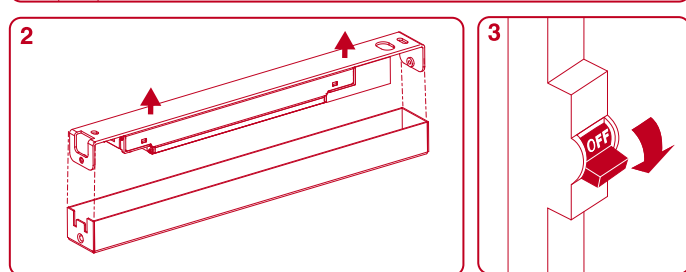

Minimal track 24V

CONNECTION BOX INSTALLATION

POWER SUPPLY BOX INSTALLATION

DROP VOLTAGE TABLE

POWER (W)	CABLE SECTION (mm ²)	CABLE LENGTH (m)			
		< 5	< 10	< 20	< 30
40	0,75	30	30	30	30
	1,5	30	30	30	30
60	0,75	30	30	20	10
	1,5	30	30	30	20
100	0,75	20	10	x	x
	1,5	20	20	10	x

⚠ FOLLOW DRIVER'S CONNECTION DIAGRAM

Minimal track 24V suspension

DROP VOLTAGE TABLE

POWER (W)	CABLE SECTION (mm²)	CABLE LENGTH (m)			
		<5	<10	<20	<30
40	0,75	30	30	30	30
	1,5	30	30	30	30
60	0,75	30	30	20	10
	1,5	30	30	30	20
100	0,75	20	10	x	x
	1,5	20	20	10	x

MAX 2000mm

POWER SUPPLY BOX

CABLE LENGTH = 2,5 meter

TRACK LENGTH

REMOTE POWER SUPPLY

CABLE LENGTH = 2,5 + L

TRACK LENGTH