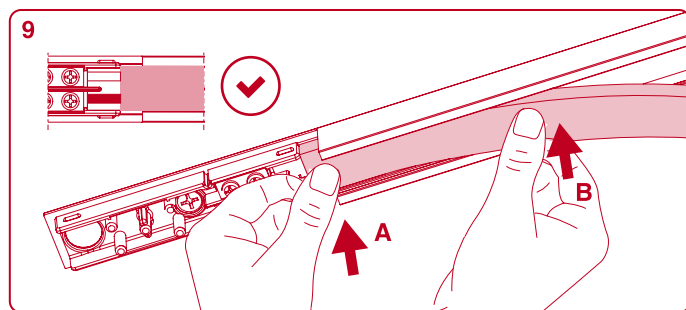

Minimal track 24V

CONNECTION BOX INSTALLATION

POWER SUPPLY BOX INSTALLATION

DROP VOLTAGE TABLE

POWER (W)	CABLE SECTION (mm ²)	CABLE LENGTH (m)			
		< 5	< 10	< 20	< 30
40	0,75	30	30	30	30
	1,5	30	30	30	30
60	0,75	30	30	20	10
	1,5	30	30	30	20
100	0,75	20	10	x	x
	1,5	20	20	10	x

⚠ FOLLOW DRIVER'S CONNECTION DIAGRAM

Minimal track 24V suspension

DROP VOLTAGE TABLE

POWER (W)	CABLE SECTION (mm²)	CABLE LENGTH (m)			
		<5	<10	<20	<30
40	0,75	30	30	30	30
	1,5	30	30	30	30
60	0,75	30	30	20	10
	1,5	30	30	30	20
100	0,75	20	10	x	x
	1,5	20	20	10	x

MAX 2000mm

POWER SUPPLY BOX

CABLE LENGTH = 2,5 meter

TRACK LENGTH

REMOTE POWER SUPPLY

CABLE LENGTH = 2,5 + L

TRACK LENGTH