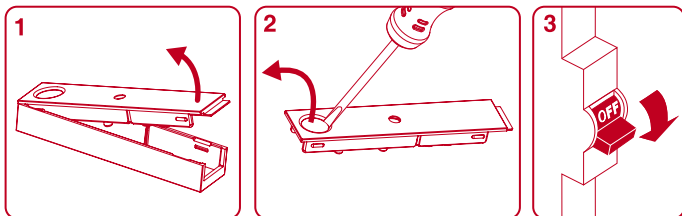

Minimal track 24V

CONNECTION BOX INSTALLATION

POWER SUPPLY BOX INSTALLATION

DROP VOLTAGE TABLE

POWER (W)	CABLE SECTION (mm ²)	CABLE LENGTH (m)			
		< 5	< 10	< 20	< 30
40	0,75	30	30	30	30
	1,5	30	30	30	30
60	0,75	30	30	20	10
	1,5	30	30	30	20
100	0,75	20	10	x	x
	1,5	20	20	10	x

⚠ FOLLOW DRIVER'S CONNECTION DIAGRAM

Minimal track 24V suspension

DROP VOLTAGE TABLE

POWER (W)	CABLE SECTION (mm²)	CABLE LENGTH (m)			
		<5	<10	<20	<30
40	0,75	30	30	30	30
	1,5	30	30	30	30
60	0,75	30	30	20	10
	1,5	30	30	30	20
100	0,75	20	10	x	x
	1,5	20	20	10	x

MAX 2000mm

POWER SUPPLY BOX

CABLE LENGTH = 2,5 meter

TRACK LENGTH

REMOTE POWER SUPPLY

CABLE LENGTH = 2,5 + L

TRACK LENGTH