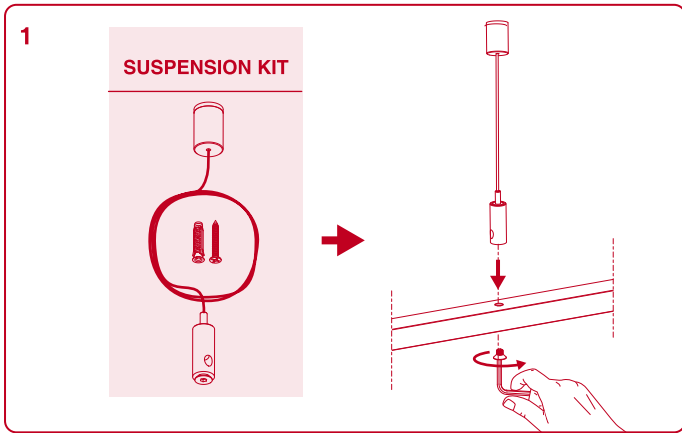

Minimal track 24V

CONNECTION BOX INSTALLATION

POWER SUPPLY BOX INSTALLATION

DROP VOLTAGE TABLE

POWER (W)	CABLE SECTION (mm ²)	CABLE LENGTH (m)			
		< 5	< 10	< 20	< 30
40	0,75	30	30	30	30
	1,5	30	30	30	30
60	0,75	30	30	20	10
	1,5	30	30	30	20
100	0,75	20	10	x	x
	1,5	20	20	10	x

⚠ FOLLOW DRIVER'S CONNECTION DIAGRAM

Minimal track 24V suspension

DROP VOLTAGE TABLE

POWER (W)	CABLE SECTION (mm²)	CABLE LENGTH (m)			
		<5	<10	<20	<30
40	0,75	30	30	30	30
	1,5	30	30	30	30
60	0,75	30	30	20	10
	1,5	30	30	30	20
100	0,75	20	10	x	x
	1,5	20	20	10	x

MAX 2000mm

POWER SUPPLY BOX

CABLE LENGTH = 2,5 meter

TRACK LENGTH

REMOTE POWER SUPPLY

CABLE LENGTH = 2,5 + L

TRACK LENGTH