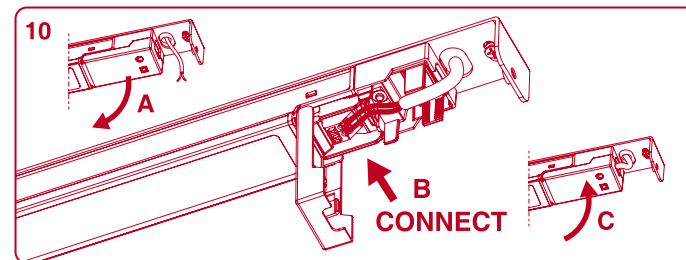

Minimal track 24V

CONNECTION BOX INSTALLATION

POWER SUPPLY BOX INSTALLATION

DROP VOLTAGE TABLE

POWER (W)	CABLE SECTION (mm ²)	CABLE LENGTH (m)			
		< 5	< 10	< 20	< 30
40	0,75	30	30	30	30
	1,5	30	30	30	30
60	0,75	30	30	20	10
	1,5	30	30	30	20
100	0,75	20	10	x	x
	1,5	20	20	10	x

⚠ FOLLOW DRIVER'S CONNECTION DIAGRAM

Minimal track 24V suspension

DROP VOLTAGE TABLE

POWER (W)	CABLE SECTION (mm²)	CABLE LENGTH (m)			
		<5	<10	<20	<30
40	0,75	30	30	30	30
	1,5	30	30	30	30
60	0,75	30	30	20	10
	1,5	30	30	30	20
100	0,75	20	10	x	x
	1,5	20	20	10	x

MAX 2000mm

POWER SUPPLY BOX

CABLE LENGTH = 2,5 meter

TRACK LENGTH

REMOTE POWER SUPPLY

CABLE LENGTH = 2,5 + L

TRACK LENGTH