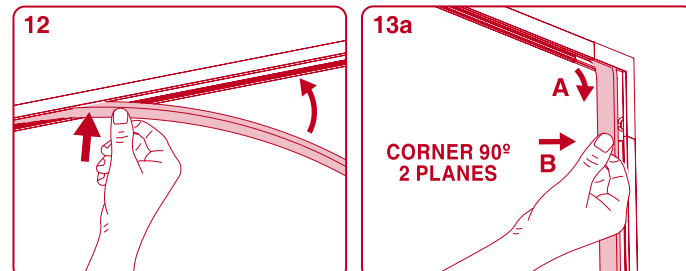

Minimal track 24V

CONNECTION BOX INSTALLATION

POWER SUPPLY BOX INSTALLATION

DROP VOLTAGE TABLE

POWER (W)	CABLE SECTION (mm ²)	CABLE LENGTH (m)			
		< 5	< 10	< 20	< 30
40	0,75	30	30	30	30
	1,5	30	30	30	30
60	0,75	30	30	20	10
	1,5	30	30	30	20
100	0,75	20	10	x	x
	1,5	20	20	10	x

⚠ FOLLOW DRIVER'S CONNECTION DIAGRAM

Minimal track 24V suspension

DROP VOLTAGE TABLE

POWER (W)	CABLE SECTION (mm²)	CABLE LENGTH (m)			
		<5	<10	<20	<30
40	0,75	30	30	30	30
	1,5	30	30	30	30
60	0,75	30	30	20	10
	1,5	30	30	30	20
100	0,75	20	10	x	x
	1,5	20	20	10	x

MAX 2000mm

POWER SUPPLY BOX

CABLE LENGTH = 2,5 meter

TRACK LENGTH

REMOTE POWER SUPPLY

CABLE LENGTH = 2,5 + L

TRACK LENGTH