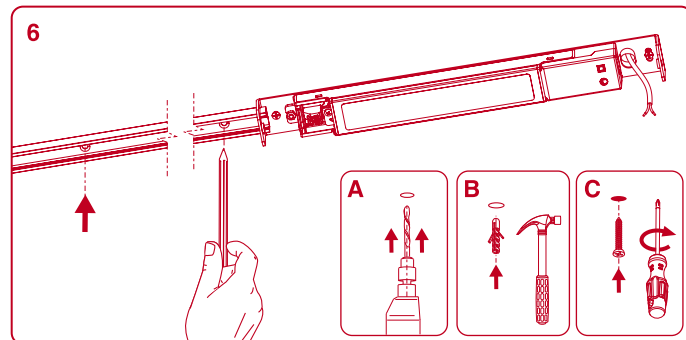

Minimal track 24V

CONNECTION BOX INSTALLATION

POWER SUPPLY BOX INSTALLATION

DROP VOLTAGE TABLE

POWER (W)	CABLE SECTION (mm ²)	CABLE LENGTH (m)			
		< 5	< 10	< 20	< 30
40	0,75	30	30	30	30
	1,5	30	30	30	30
60	0,75	30	30	20	10
	1,5	30	30	30	20
100	0,75	20	10	x	x
	1,5	20	20	10	x

⚠ FOLLOW DRIVER'S CONNECTION DIAGRAM

Minimal track 24V suspension

DROP VOLTAGE TABLE

POWER (W)	CABLE SECTION (mm²)	CABLE LENGTH (m)			
		<5	<10	<20	<30
40	0,75	30	30	30	30
	1,5	30	30	30	30
60	0,75	30	30	20	10
	1,5	30	30	30	20
100	0,75	20	10	x	x
	1,5	20	20	10	x

MAX 2000mm

POWER SUPPLY BOX

CABLE LENGTH = 2,5 meter

TRACK LENGTH

REMOTE POWER SUPPLY

CABLE LENGTH = 2,5 + L

TRACK LENGTH