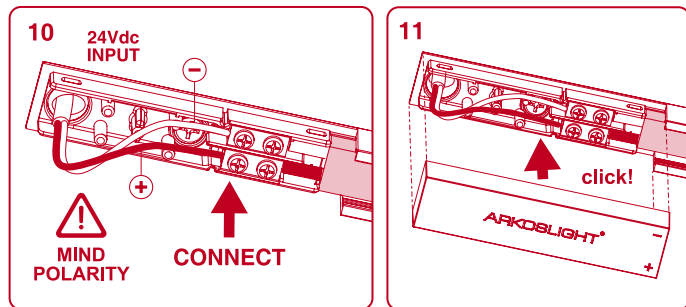

Minimal track 24V

CONNECTION BOX INSTALLATION

POWER SUPPLY BOX INSTALLATION

DROP VOLTAGE TABLE

POWER (W)	CABLE SECTION (mm ²)	CABLE LENGTH (m)			
		< 5	< 10	< 20	< 30
40	0,75	30	30	30	30
	1,5	30	30	30	30
60	0,75	30	30	20	10
	1,5	30	30	30	20
100	0,75	20	10	x	x
	1,5	20	20	10	x

⚠ FOLLOW DRIVER'S CONNECTION DIAGRAM

Minimal track 24V suspension

DROP VOLTAGE TABLE

POWER (W)	CABLE SECTION (mm²)	CABLE LENGTH (m)			
		<5	<10	<20	<30
40	0,75	30	30	30	30
	1,5	30	30	30	30
60	0,75	30	30	20	10
	1,5	30	30	30	20
100	0,75	20	10	x	x
	1,5	20	20	10	x

MAX 2000mm

POWER SUPPLY BOX

CABLE LENGTH = 2,5 meter

TRACK LENGTH

REMOTE POWER SUPPLY

CABLE LENGTH = 2,5 + L

TRACK LENGTH