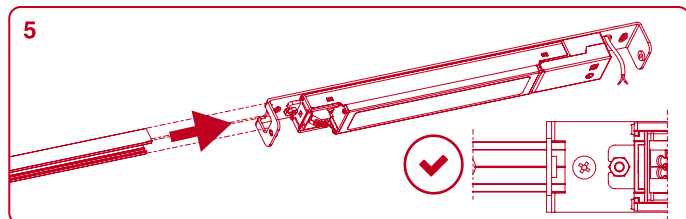

Minimal track 24V

CONNECTION BOX INSTALLATION

POWER SUPPLY BOX INSTALLATION

DROP VOLTAGE TABLE

POWER (W)	CABLE SECTION (mm ²)	CABLE LENGTH (m)			
		< 5	< 10	< 20	< 30
40	0,75	30	30	30	30
	1,5	30	30	30	30
60	0,75	30	30	20	10
	1,5	30	30	30	20
100	0,75	20	10	x	x
	1,5	20	20	10	x

⚠ FOLLOW DRIVER'S CONNECTION DIAGRAM

Minimal track 24V suspension

DROP VOLTAGE TABLE

POWER (W)	CABLE SECTION (mm²)	CABLE LENGTH (m)			
		<5	<10	<20	<30
40	0,75	30	30	30	30
	1,5	30	30	30	30
60	0,75	30	30	20	10
	1,5	30	30	30	20
100	0,75	20	10	x	x
	1,5	20	20	10	x

MAX 2000mm

POWER SUPPLY BOX

CABLE LENGTH = 2,5 meter

TRACK LENGTH

REMOTE POWER SUPPLY

CABLE LENGTH = 2,5 + L

TRACK LENGTH