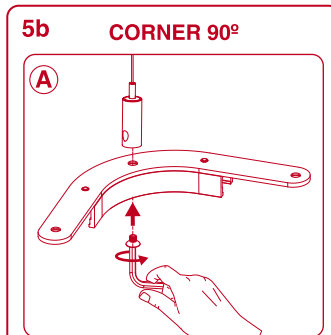

Minimal track 24V

CONNECTION BOX INSTALLATION

POWER SUPPLY BOX INSTALLATION

DROP VOLTAGE TABLE

POWER (W)	CABLE SECTION (mm ²)	CABLE LENGTH (m)			
		< 5	< 10	< 20	< 30
40	0,75	30	30	30	30
	1,5	30	30	30	30
60	0,75	30	30	20	10
	1,5	30	30	30	20
100	0,75	20	10	x	x
	1,5	20	20	10	x

⚠ FOLLOW DRIVER'S CONNECTION DIAGRAM

Minimal track 24V suspension

DROP VOLTAGE TABLE

POWER (W)	CABLE SECTION (mm²)	CABLE LENGTH (m)			
		<5	<10	<20	<30
40	0,75	30	30	30	30
	1,5	30	30	30	30
60	0,75	30	30	20	10
	1,5	30	30	30	20
100	0,75	20	10	x	x
	1,5	20	20	10	x

MAX 2000mm

POWER SUPPLY BOX

CABLE LENGTH = 2,5 meter

TRACK LENGTH

REMOTE POWER SUPPLY

CABLE LENGTH = 2,5 + L

TRACK LENGTH