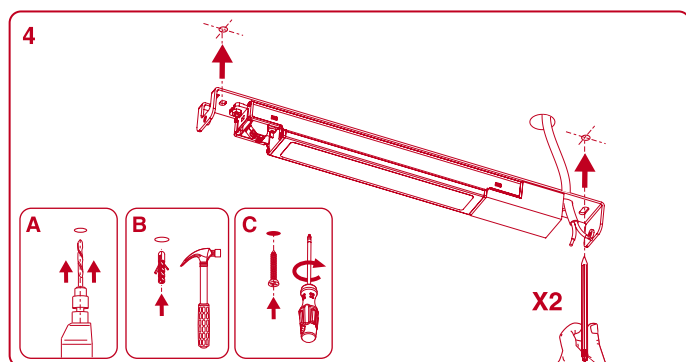

Minimal track 24V

CONNECTION BOX INSTALLATION

POWER SUPPLY BOX INSTALLATION

DROP VOLTAGE TABLE

POWER (W)	CABLE SECTION (mm ²)	CABLE LENGTH (m)			
		< 5	< 10	< 20	< 30
40	0,75	30	30	30	30
	1,5	30	30	30	30
60	0,75	30	30	20	10
	1,5	30	30	30	20
100	0,75	20	10	x	x
	1,5	20	20	10	x

⚠ FOLLOW DRIVER'S CONNECTION DIAGRAM

Minimal track 24V suspension

DROP VOLTAGE TABLE

POWER (W)	CABLE SECTION (mm²)	CABLE LENGTH (m)			
		<5	<10	<20	<30
40	0,75	30	30	30	30
	1,5	30	30	30	30
60	0,75	30	30	20	10
	1,5	30	30	30	20
100	0,75	20	10	x	x
	1,5	20	20	10	x

MAX 2000mm

POWER SUPPLY BOX

CABLE LENGTH = 2,5 meter

TRACK LENGTH

REMOTE POWER SUPPLY

CABLE LENGTH = 2,5 + L

TRACK LENGTH