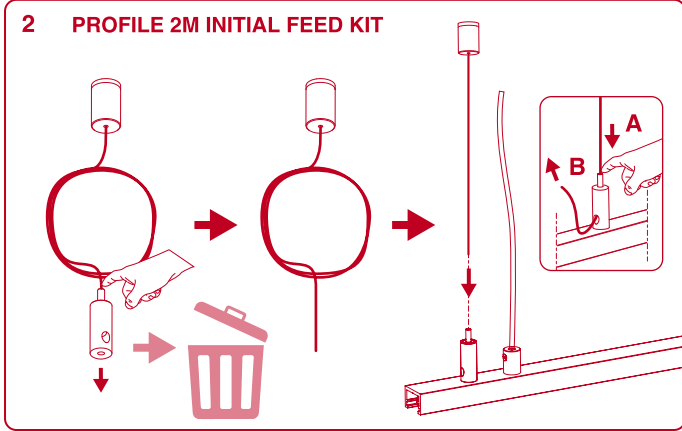

Minimal track 24V

CONNECTION BOX INSTALLATION

POWER SUPPLY BOX INSTALLATION

DROP VOLTAGE TABLE

POWER (W)	CABLE SECTION (mm ²)	CABLE LENGTH (m)			
		< 5	< 10	< 20	< 30
40	0,75	30	30	30	30
	1,5	30	30	30	30
60	0,75	30	30	20	10
	1,5	30	30	30	20
100	0,75	20	10	x	x
	1,5	20	20	10	x

⚠ FOLLOW DRIVER'S CONNECTION DIAGRAM

Minimal track 24V suspension

DROP VOLTAGE TABLE

POWER (W)	CABLE SECTION (mm²)	CABLE LENGTH (m)			
		<5	<10	<20	<30
40	0,75	30	30	30	30
	1,5	30	30	30	30
60	0,75	30	30	20	10
	1,5	30	30	30	20
100	0,75	20	10	x	x
	1,5	20	20	10	x

MAX 2000mm

POWER SUPPLY BOX

CABLE LENGTH = 2,5 meter

TRACK LENGTH

REMOTE POWER SUPPLY

CABLE LENGTH = 2,5 + L

TRACK LENGTH