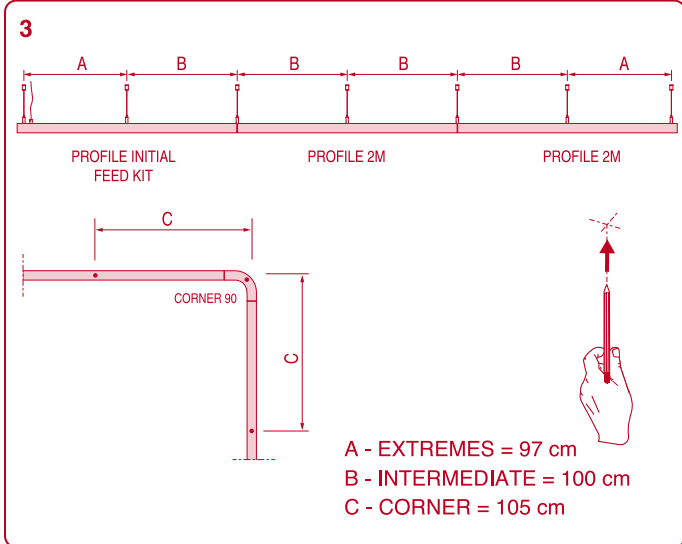

Minimal track 24V

CONNECTION BOX INSTALLATION

POWER SUPPLY BOX INSTALLATION

DROP VOLTAGE TABLE

POWER (W)	CABLE SECTION (mm ²)	CABLE LENGTH (m)			
		< 5	< 10	< 20	< 30
40	0,75	30	30	30	30
	1,5	30	30	30	30
60	0,75	30	30	20	10
	1,5	30	30	30	20
100	0,75	20	10	x	x
	1,5	20	20	10	x

⚠ FOLLOW DRIVER'S CONNECTION DIAGRAM

Minimal track 24V suspension

DROP VOLTAGE TABLE

POWER (W)	CABLE SECTION (mm²)	CABLE LENGTH (m)			
		<5	<10	<20	<30
40	0,75	30	30	30	30
	1,5	30	30	30	30
60	0,75	30	30	20	10
	1,5	30	30	30	20
100	0,75	20	10	x	x
	1,5	20	20	10	x

MAX 2000mm

POWER SUPPLY BOX

CABLE LENGTH = 2,5 meter

TRACK LENGTH

REMOTE POWER SUPPLY

CABLE LENGTH = 2,5 + L

TRACK LENGTH