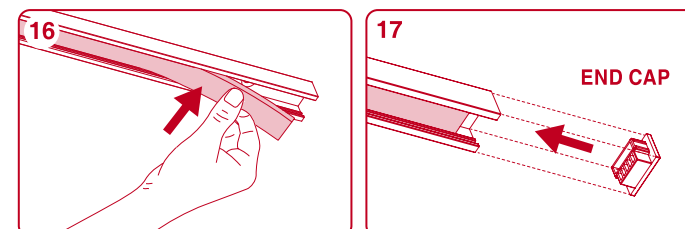

Minimal track 24V

CONNECTION BOX INSTALLATION

POWER SUPPLY BOX INSTALLATION

DROP VOLTAGE TABLE

POWER (W)	CABLE SECTION (mm ²)	CABLE LENGTH (m)			
		< 5	< 10	< 20	< 30
40	0,75	30	30	30	30
	1,5	30	30	30	30
60	0,75	30	30	20	10
	1,5	30	30	30	20
100	0,75	20	10	x	x
	1,5	20	20	10	x

⚠ FOLLOW DRIVER'S CONNECTION DIAGRAM

Minimal track 24V suspension

DROP VOLTAGE TABLE

POWER (W)	CABLE SECTION (mm²)	CABLE LENGTH (m)			
		<5	<10	<20	<30
40	0,75	30	30	30	30
	1,5	30	30	30	30
60	0,75	30	30	20	10
	1,5	30	30	30	20
100	0,75	20	10	x	x
	1,5	20	20	10	x

MAX 2000mm

POWER SUPPLY BOX

CABLE LENGTH = 2,5 meter

TRACK LENGTH

REMOTE POWER SUPPLY

CABLE LENGTH = 2,5 + L

TRACK LENGTH