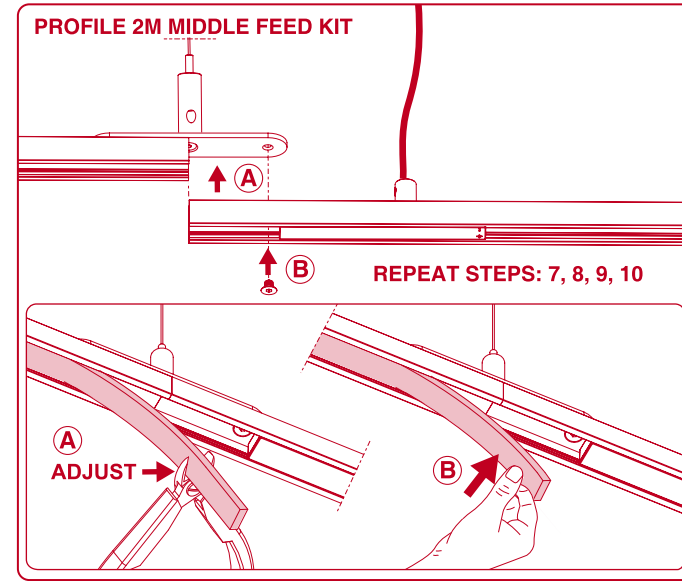

Minimal track 24V

CONNECTION BOX INSTALLATION

POWER SUPPLY BOX INSTALLATION

DROP VOLTAGE TABLE

POWER (W)	CABLE SECTION (mm ²)	CABLE LENGTH (m)			
		< 5	< 10	< 20	< 30
40	0,75	30	30	30	30
	1,5	30	30	30	30
60	0,75	30	30	20	10
	1,5	30	30	30	20
100	0,75	20	10	x	x
	1,5	20	20	10	x

⚠ FOLLOW DRIVER'S CONNECTION DIAGRAM

Minimal track 24V suspension

DROP VOLTAGE TABLE

POWER (W)	CABLE SECTION (mm²)	CABLE LENGTH (m)			
		<5	<10	<20	<30
40	0,75	30	30	30	30
	1,5	30	30	30	30
60	0,75	30	30	20	10
	1,5	30	30	30	20
100	0,75	20	10	x	x
	1,5	20	20	10	x

MAX 2000mm

POWER SUPPLY BOX

CABLE LENGTH = 2,5 meter

TRACK LENGTH

REMOTE POWER SUPPLY

CABLE LENGTH = 2,5 + L

TRACK LENGTH