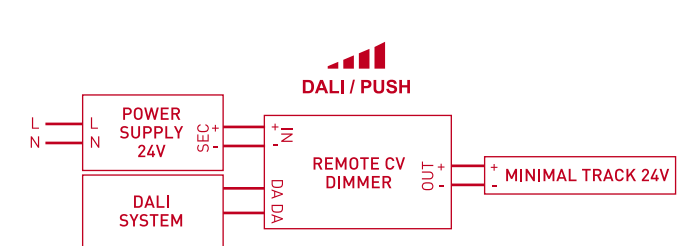

Minimal track 24V

CONNECTION BOX INSTALLATION

POWER SUPPLY BOX INSTALLATION

DROP VOLTAGE TABLE

POWER (W)	CABLE SECTION (mm ²)	CABLE LENGTH (m)			
		< 5	< 10	< 20	< 30
40	0,75	30	30	30	30
	1,5	30	30	30	30
60	0,75	30	30	20	10
	1,5	30	30	30	20
100	0,75	20	10	x	x
	1,5	20	20	10	x

⚠ FOLLOW DRIVER'S CONNECTION DIAGRAM

Minimal track 24V suspension

DROP VOLTAGE TABLE

POWER (W)	CABLE SECTION (mm²)	CABLE LENGTH (m)			
		<5	<10	<20	<30
40	0,75	30	30	30	30
	1,5	30	30	30	30
60	0,75	30	30	20	10
	1,5	30	30	30	20
100	0,75	20	10	x	x
	1,5	20	20	10	x

MAX 2000mm

POWER SUPPLY BOX

CABLE LENGTH = 2,5 meter

TRACK LENGTH

REMOTE POWER SUPPLY

CABLE LENGTH = 2,5 + L

TRACK LENGTH