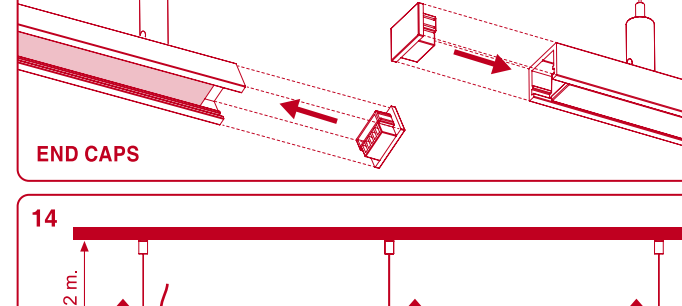

Minimal track 24V

CONNECTION BOX INSTALLATION

POWER SUPPLY BOX INSTALLATION

DROP VOLTAGE TABLE

POWER (W)	CABLE SECTION (mm ²)	CABLE LENGTH (m)			
		< 5	< 10	< 20	< 30
40	0,75	30	30	30	30
	1,5	30	30	30	30
60	0,75	30	30	20	10
	1,5	30	30	30	20
100	0,75	20	10	x	x
	1,5	20	20	10	x

⚠ FOLLOW DRIVER'S CONNECTION DIAGRAM

Minimal track 24V suspension

DROP VOLTAGE TABLE

POWER (W)	CABLE SECTION (mm²)	CABLE LENGTH (m)			
		<5	<10	<20	<30
40	0,75	30	30	30	30
	1,5	30	30	30	30
60	0,75	30	30	20	10
	1,5	30	30	30	20
100	0,75	20	10	x	x
	1,5	20	20	10	x

MAX 2000mm

POWER SUPPLY BOX

CABLE LENGTH = 2,5 meter

TRACK LENGTH

REMOTE POWER SUPPLY

CABLE LENGTH = 2,5 + L

TRACK LENGTH