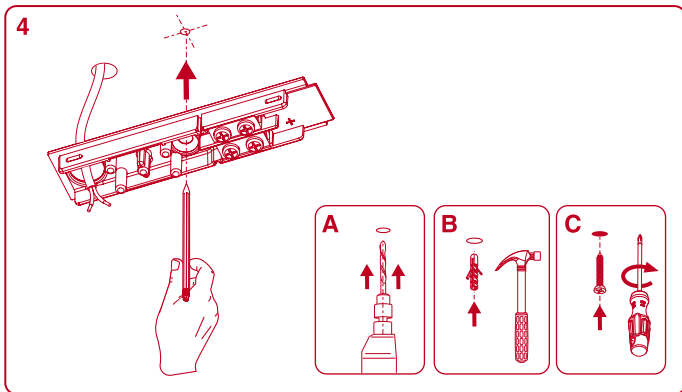

Minimal track 24V

CONNECTION BOX INSTALLATION

POWER SUPPLY BOX INSTALLATION

DROP VOLTAGE TABLE

POWER (W)	CABLE SECTION (mm ²)	CABLE LENGTH (m)			
		< 5	< 10	< 20	< 30
40	0,75	30	30	30	30
	1,5	30	30	30	30
60	0,75	30	30	20	10
	1,5	30	30	30	20
100	0,75	20	10	x	x
	1,5	20	20	10	x

⚠ FOLLOW DRIVER'S CONNECTION DIAGRAM

Minimal track 24V suspension

DROP VOLTAGE TABLE

POWER (W)	CABLE SECTION (mm²)	CABLE LENGTH (m)			
		<5	<10	<20	<30
40	0,75	30	30	30	30
	1,5	30	30	30	30
60	0,75	30	30	20	10
	1,5	30	30	30	20
100	0,75	20	10	x	x
	1,5	20	20	10	x

MAX 2000mm

POWER SUPPLY BOX

CABLE LENGTH = 2,5 meter

TRACK LENGTH

REMOTE POWER SUPPLY

CABLE LENGTH = 2,5 + L

TRACK LENGTH