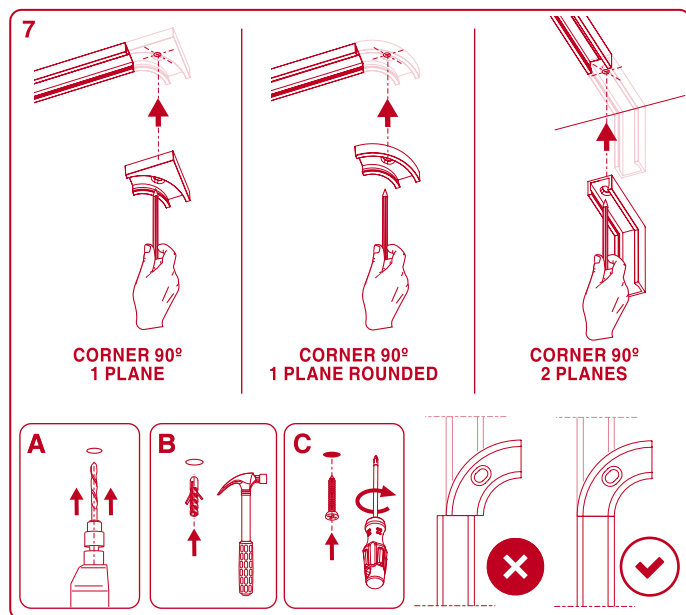

Minimal track 24V

CONNECTION BOX INSTALLATION

POWER SUPPLY BOX INSTALLATION

DROP VOLTAGE TABLE

POWER (W)	CABLE SECTION (mm ²)	CABLE LENGTH (m)			
		< 5	< 10	< 20	< 30
40	0,75	30	30	30	30
	1,5	30	30	30	30
60	0,75	30	30	20	10
	1,5	30	30	30	20
100	0,75	20	10	x	x
	1,5	20	20	10	x

⚠ FOLLOW DRIVER'S CONNECTION DIAGRAM

Minimal track 24V suspension

DROP VOLTAGE TABLE

POWER (W)	CABLE SECTION (mm²)	CABLE LENGTH (m)			
		<5	<10	<20	<30
40	0,75	30	30	30	30
	1,5	30	30	30	30
60	0,75	30	30	20	10
	1,5	30	30	30	20
100	0,75	20	10	x	x
	1,5	20	20	10	x

MAX 2000mm

POWER SUPPLY BOX

CABLE LENGTH = 2,5 meter

TRACK LENGTH

REMOTE POWER SUPPLY

CABLE LENGTH = 2,5 + L

TRACK LENGTH