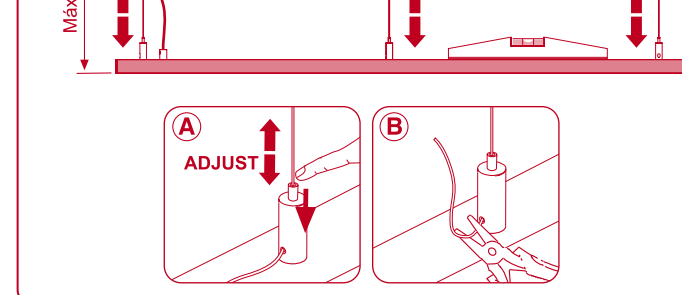

Minimal track 24V

CONNECTION BOX INSTALLATION

POWER SUPPLY BOX INSTALLATION

DROP VOLTAGE TABLE

POWER (W)	CABLE SECTION (mm ²)	CABLE LENGTH (m)			
		< 5	< 10	< 20	< 30
40	0,75	30	30	30	30
	1,5	30	30	30	30
60	0,75	30	30	20	10
	1,5	30	30	30	20
100	0,75	20	10	x	x
	1,5	20	20	10	x

⚠ FOLLOW DRIVER'S CONNECTION DIAGRAM

Minimal track 24V suspension

DROP VOLTAGE TABLE

POWER (W)	CABLE SECTION (mm²)	CABLE LENGTH (m)			
		<5	<10	<20	<30
40	0,75	30	30	30	30
	1,5	30	30	30	30
60	0,75	30	30	20	10
	1,5	30	30	30	20
100	0,75	20	10	x	x
	1,5	20	20	10	x

MAX 2000mm

POWER SUPPLY BOX

CABLE LENGTH = 2,5 meter

TRACK LENGTH

REMOTE POWER SUPPLY

CABLE LENGTH = 2,5 + L

TRACK LENGTH