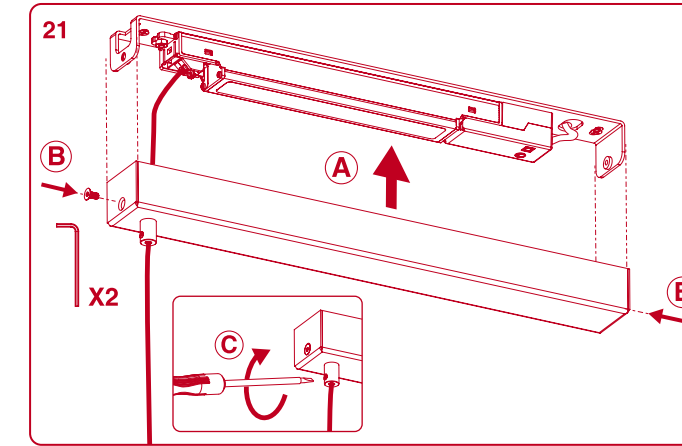

Minimal track 24V

CONNECTION BOX INSTALLATION

POWER SUPPLY BOX INSTALLATION

DROP VOLTAGE TABLE

POWER (W)	CABLE SECTION (mm ²)	CABLE LENGTH (m)			
		< 5	< 10	< 20	< 30
40	0,75	30	30	30	30
	1,5	30	30	30	30
60	0,75	30	30	20	10
	1,5	30	30	30	20
100	0,75	20	10	x	x
	1,5	20	20	10	x

⚠ FOLLOW DRIVER'S CONNECTION DIAGRAM

Minimal track 24V suspension

DROP VOLTAGE TABLE

POWER (W)	CABLE SECTION (mm²)	CABLE LENGTH (m)			
		<5	<10	<20	<30
40	0,75	30	30	30	30
	1,5	30	30	30	30
60	0,75	30	30	20	10
	1,5	30	30	30	20
100	0,75	20	10	x	x
	1,5	20	20	10	x

MAX 2000mm

POWER SUPPLY BOX

CABLE LENGTH = 2,5 meter

TRACK LENGTH

REMOTE POWER SUPPLY

CABLE LENGTH = 2,5 + L

TRACK LENGTH