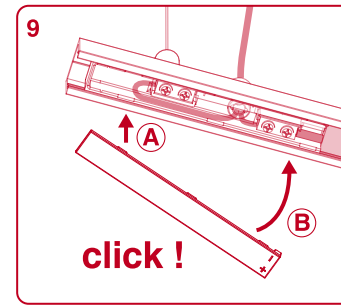

Minimal track 24V

CONNECTION BOX INSTALLATION

POWER SUPPLY BOX INSTALLATION

DROP VOLTAGE TABLE

POWER (W)	CABLE SECTION (mm ²)	CABLE LENGTH (m)			
		< 5	< 10	< 20	< 30
40	0,75	30	30	30	30
	1,5	30	30	30	30
60	0,75	30	30	20	10
	1,5	30	30	30	20
100	0,75	20	10	x	x
	1,5	20	20	10	x

⚠ FOLLOW DRIVER'S CONNECTION DIAGRAM

Minimal track 24V suspension

DROP VOLTAGE TABLE

POWER (W)	CABLE SECTION (mm²)	CABLE LENGTH (m)			
		<5	<10	<20	<30
40	0,75	30	30	30	30
	1,5	30	30	30	30
60	0,75	30	30	20	10
	1,5	30	30	30	20
100	0,75	20	10	x	x
	1,5	20	20	10	x

MAX 2000mm

POWER SUPPLY BOX

CABLE LENGTH = 2,5 meter

TRACK LENGTH

REMOTE POWER SUPPLY

CABLE LENGTH = 2,5 + L

TRACK LENGTH