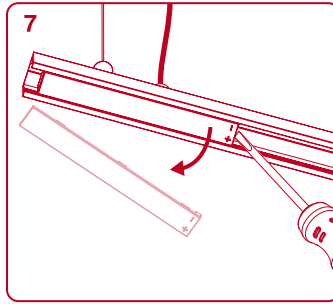

Minimal track 24V

CONNECTION BOX INSTALLATION

POWER SUPPLY BOX INSTALLATION

DROP VOLTAGE TABLE

POWER (W)	CABLE SECTION (mm ²)	CABLE LENGTH (m)			
		< 5	< 10	< 20	< 30
40	0,75	30	30	30	30
	1,5	30	30	30	30
60	0,75	30	30	20	10
	1,5	30	30	30	20
100	0,75	20	10	x	x
	1,5	20	20	10	x

⚠ FOLLOW DRIVER'S CONNECTION DIAGRAM

Minimal track 24V suspension

DROP VOLTAGE TABLE

POWER (W)	CABLE SECTION (mm²)	CABLE LENGTH (m)			
		<5	<10	<20	<30
40	0,75	30	30	30	30
	1,5	30	30	30	30
60	0,75	30	30	20	10
	1,5	30	30	30	20
100	0,75	20	10	x	x
	1,5	20	20	10	x

MAX 2000mm

POWER SUPPLY BOX

CABLE LENGTH = 2,5 meter

TRACK LENGTH

REMOTE POWER SUPPLY

CABLE LENGTH = 2,5 + L

TRACK LENGTH