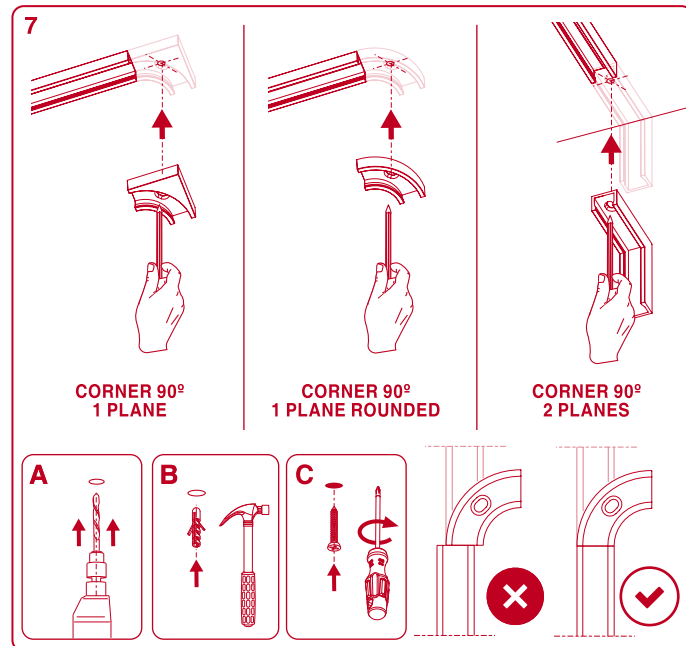

Minimal track 24V

CONNECTION BOX INSTALLATION

POWER SUPPLY BOX INSTALLATION

DROP VOLTAGE TABLE

POWER (W)	CABLE SECTION (mm ²)	CABLE LENGTH (m)			
		< 5	< 10	< 20	< 30
40	0,75	30	30	30	30
	1,5	30	30	30	30
60	0,75	30	30	20	10
	1,5	30	30	30	20
100	0,75	20	10	x	x
	1,5	20	20	10	x

⚠ FOLLOW DRIVER'S CONNECTION DIAGRAM

Minimal track 24V suspension

DROP VOLTAGE TABLE

POWER (W)	CABLE SECTION (mm²)	CABLE LENGTH (m)			
		<5	<10	<20	<30
40	0,75	30	30	30	30
	1,5	30	30	30	30
60	0,75	30	30	20	10
	1,5	30	30	30	20
100	0,75	20	10	x	x
	1,5	20	20	10	x

MAX 2000mm

POWER SUPPLY BOX

CABLE LENGTH = 2,5 meter

TRACK LENGTH

REMOTE POWER SUPPLY

CABLE LENGTH = 2,5 + L

TRACK LENGTH