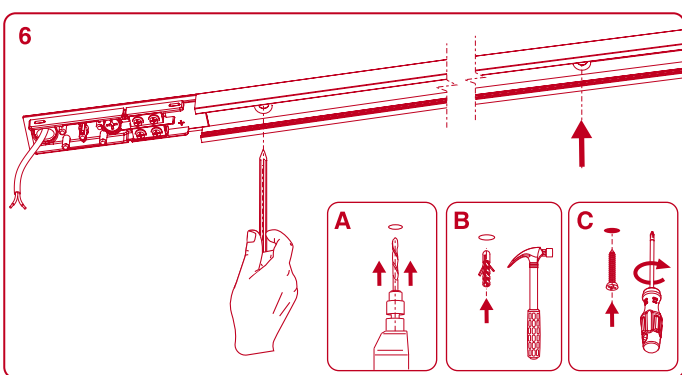

Minimal track 24V

CONNECTION BOX INSTALLATION

POWER SUPPLY BOX INSTALLATION

DROP VOLTAGE TABLE

POWER (W)	CABLE SECTION (mm ²)	CABLE LENGTH (m)			
		< 5	< 10	< 20	< 30
40	0,75	30	30	30	30
	1,5	30	30	30	30
60	0,75	30	30	20	10
	1,5	30	30	30	20
100	0,75	20	10	x	x
	1,5	20	20	10	x

⚠ FOLLOW DRIVER'S CONNECTION DIAGRAM

Minimal track 24V suspension

DROP VOLTAGE TABLE

POWER (W)	CABLE SECTION (mm²)	CABLE LENGTH (m)			
		<5	<10	<20	<30
40	0,75	30	30	30	30
	1,5	30	30	30	30
60	0,75	30	30	20	10
	1,5	30	30	30	20
100	0,75	20	10	x	x
	1,5	20	20	10	x

MAX 2000mm

POWER SUPPLY BOX

CABLE LENGTH = 2,5 meter

TRACK LENGTH

REMOTE POWER SUPPLY

CABLE LENGTH = 2,5 + L

TRACK LENGTH