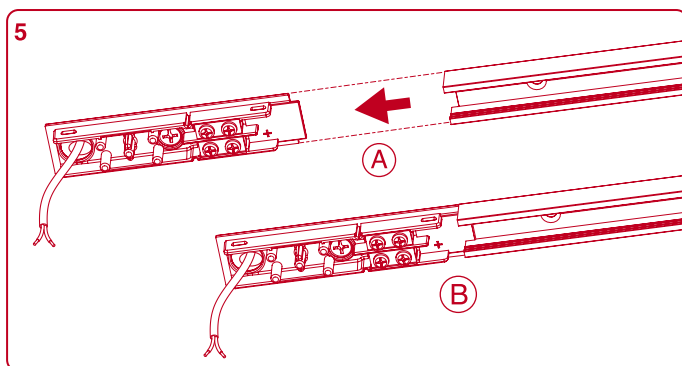

Minimal track 24V

CONNECTION BOX INSTALLATION

POWER SUPPLY BOX INSTALLATION

DROP VOLTAGE TABLE

POWER (W)	CABLE SECTION (mm ²)	CABLE LENGTH (m)			
		< 5	< 10	< 20	< 30
40	0,75	30	30	30	30
	1,5	30	30	30	30
60	0,75	30	30	20	10
	1,5	30	30	30	20
100	0,75	20	10	x	x
	1,5	20	20	10	x

⚠ FOLLOW DRIVER'S CONNECTION DIAGRAM

Minimal track 24V suspension

DROP VOLTAGE TABLE

POWER (W)	CABLE SECTION (mm²)	CABLE LENGTH (m)			
		<5	<10	<20	<30
40	0,75	30	30	30	30
	1,5	30	30	30	30
60	0,75	30	30	20	10
	1,5	30	30	30	20
100	0,75	20	10	x	x
	1,5	20	20	10	x

MAX 2000mm

POWER SUPPLY BOX

CABLE LENGTH = 2,5 meter

TRACK LENGTH

REMOTE POWER SUPPLY

CABLE LENGTH = 2,5 + L

TRACK LENGTH