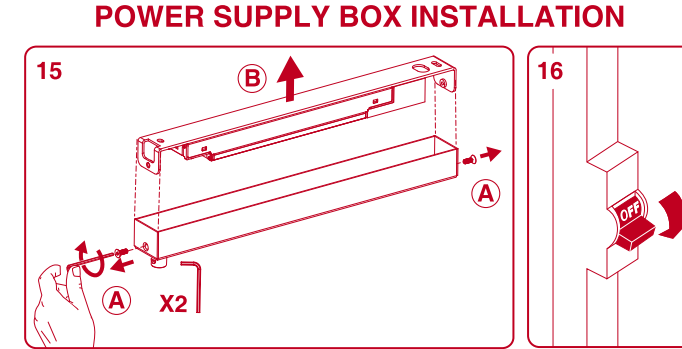

Minimal track 24V

CONNECTION BOX INSTALLATION

POWER SUPPLY BOX INSTALLATION

DROP VOLTAGE TABLE

POWER (W)	CABLE SECTION (mm ²)	CABLE LENGTH (m)			
		< 5	< 10	< 20	< 30
40	0,75	30	30	30	30
	1,5	30	30	30	30
60	0,75	30	30	20	10
	1,5	30	30	30	20
100	0,75	20	10	x	x
	1,5	20	20	10	x

⚠ FOLLOW DRIVER'S CONNECTION DIAGRAM

Minimal track 24V suspension

DROP VOLTAGE TABLE

POWER (W)	CABLE SECTION (mm²)	CABLE LENGTH (m)			
		<5	<10	<20	<30
40	0,75	30	30	30	30
	1,5	30	30	30	30
60	0,75	30	30	20	10
	1,5	30	30	30	20
100	0,75	20	10	x	x
	1,5	20	20	10	x

MAX 2000mm

POWER SUPPLY BOX

CABLE LENGTH = 2,5 meter

TRACK LENGTH

REMOTE POWER SUPPLY

CABLE LENGTH = 2,5 + L

TRACK LENGTH