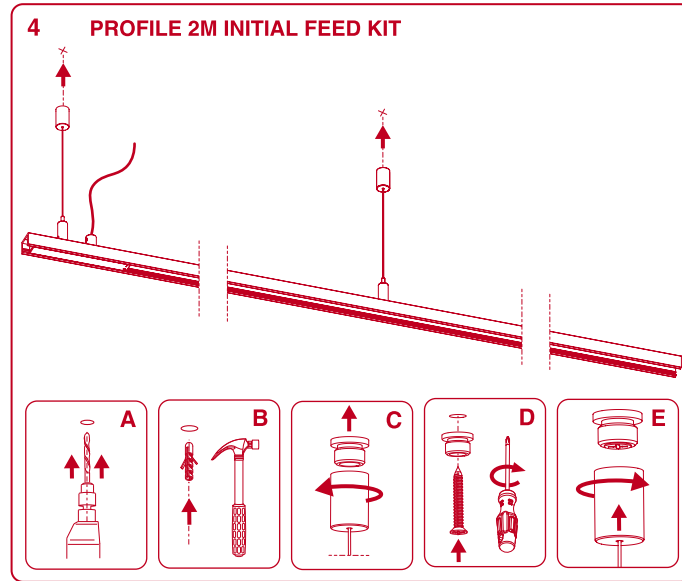

Minimal track 24V

CONNECTION BOX INSTALLATION

POWER SUPPLY BOX INSTALLATION

DROP VOLTAGE TABLE

POWER (W)	CABLE SECTION (mm ²)	CABLE LENGTH (m)			
		< 5	< 10	< 20	< 30
40	0,75	30	30	30	30
	1,5	30	30	30	30
60	0,75	30	30	20	10
	1,5	30	30	30	20
100	0,75	20	10	x	x
	1,5	20	20	10	x

⚠ FOLLOW DRIVER'S CONNECTION DIAGRAM

Minimal track 24V suspension

DROP VOLTAGE TABLE

POWER (W)	CABLE SECTION (mm²)	CABLE LENGTH (m)			
		<5	<10	<20	<30
40	0,75	30	30	30	30
	1,5	30	30	30	30
60	0,75	30	30	20	10
	1,5	30	30	30	20
100	0,75	20	10	x	x
	1,5	20	20	10	x

MAX 2000mm

POWER SUPPLY BOX

CABLE LENGTH = 2,5 meter

TRACK LENGTH

REMOTE POWER SUPPLY

CABLE LENGTH = 2,5 + L

TRACK LENGTH