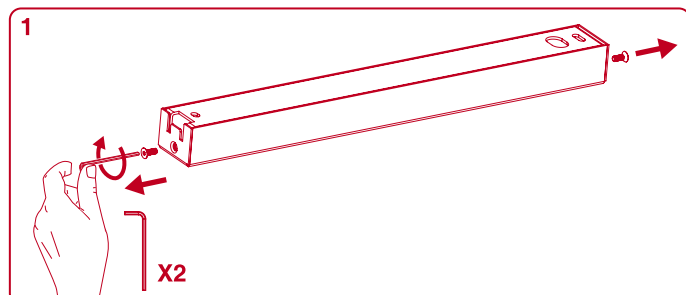

Minimal track 24V

CONNECTION BOX INSTALLATION

POWER SUPPLY BOX INSTALLATION

DROP VOLTAGE TABLE

POWER (W)	CABLE SECTION (mm ²)	CABLE LENGTH (m)			
		< 5	< 10	< 20	< 30
40	0,75	30	30	30	30
	1,5	30	30	30	30
60	0,75	30	30	20	10
	1,5	30	30	30	20
100	0,75	20	10	x	x
	1,5	20	20	10	x

⚠ FOLLOW DRIVER'S CONNECTION DIAGRAM

Minimal track 24V suspension

DROP VOLTAGE TABLE

POWER (W)	CABLE SECTION (mm²)	CABLE LENGTH (m)			
		<5	<10	<20	<30
40	0,75	30	30	30	30
	1,5	30	30	30	30
60	0,75	30	30	20	10
	1,5	30	30	30	20
100	0,75	20	10	x	x
	1,5	20	20	10	x

MAX 2000mm

POWER SUPPLY BOX

CABLE LENGTH = 2,5 meter

TRACK LENGTH

REMOTE POWER SUPPLY

CABLE LENGTH = 2,5 + L

TRACK LENGTH