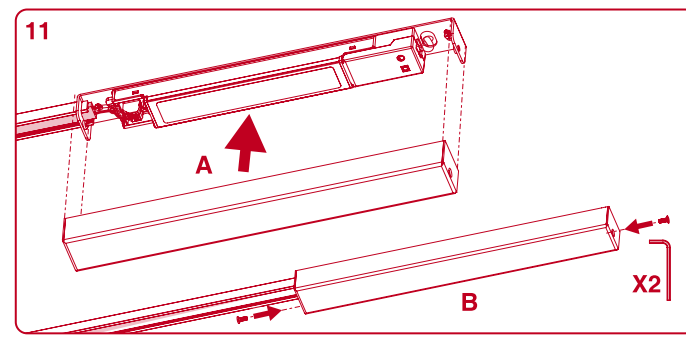

Minimal track 24V

CONNECTION BOX INSTALLATION

POWER SUPPLY BOX INSTALLATION

DROP VOLTAGE TABLE

POWER (W)	CABLE SECTION (mm ²)	CABLE LENGTH (m)			
		< 5	< 10	< 20	< 30
40	0,75	30	30	30	30
	1,5	30	30	30	30
60	0,75	30	30	20	10
	1,5	30	30	30	20
100	0,75	20	10	x	x
	1,5	20	20	10	x

⚠ FOLLOW DRIVER'S CONNECTION DIAGRAM

Minimal track 24V suspension

DROP VOLTAGE TABLE

POWER (W)	CABLE SECTION (mm²)	CABLE LENGTH (m)			
		<5	<10	<20	<30
40	0,75	30	30	30	30
	1,5	30	30	30	30
60	0,75	30	30	20	10
	1,5	30	30	30	20
100	0,75	20	10	x	x
	1,5	20	20	10	x

MAX 2000mm

POWER SUPPLY BOX

CABLE LENGTH = 2,5 meter

TRACK LENGTH

REMOTE POWER SUPPLY

CABLE LENGTH = 2,5 + L

TRACK LENGTH