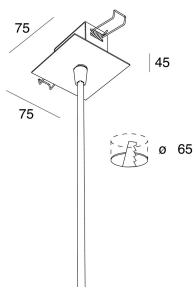

P-30 READY

103337.02

novalux
ITALIAN LIGHTING DESIGN SINCE 1948

MOUNTING ACCESSORIES

P-30: ROSONE CARTON. ALIM L=1200 3P BIA

103319.01