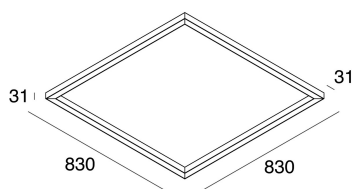

## Features

Use: Indoor  
Type of installation: WALL, CEILING MOUNTED  
Emission: DIRECT  
Optics: OPAL  
Colour: BLACK  
Dimming: ON/OFF  
Emergency: NO  
L: 830mm  
A: 830mm  
H: 31mm  
Made in: ITALY  
Warranty: 5 years  
Weight: 5.2kg