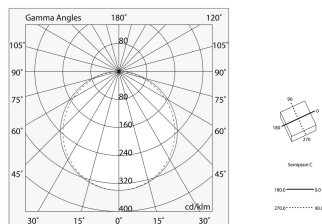

## Features

Use: Indoor  
Type of installation: WALL, CEILING MOUNTED  
Emission: DIRECT  
Optics: OPAL  
Colour: BLACK  
Dimming: ON/OFF  
Emergency: NO  
L: 830mm  
A: 830mm  
H: 31mm  
Made in: ITALY  
Warranty: 5 years  
Weight: 5.2kg

## Tech data

Luminaire input power: 39.7W  
Luminaire luminous flux: 3152lm  
IP: 40  
Insulation class: I  
Supply voltage: 220-240V 50/60Hz  
SELV: Si