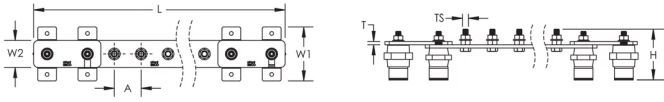

Unit Weight: 4,97-kg

ADDITIONAL PRODUCT DETAILS

Tinned finish is 8 microns according to ASTM B545 Service Class "C" for corrosive environments.

DIAGRAMS

AVERTISSEMENT

Les produits nVent doivent être installés et utilisés conformément aux consignes figurant dans les fiches d'instructions et les documents de formation des produits nVent. Les fiches d'instructions sont disponibles à l'adresse suivante: www.nvent.com et auprès de votre représentant du service client nVent. Une mauvaise installation, une utilisation incorrecte, une application erronée ou toute autre forme de non-respect scrupuleux des instructions et avertissements de nVent peuvent entraîner un dysfonctionnement du produit, des dommages matériels, des lésions corporelles graves et le décès et/ou annuler votre garantie.

Amérique du Nord

+1.800.753.9221

Option 1 – Customer Care

Option 2 – Technical Support

Europe

Netherlands:

+31 800-0200135

France:

+33 800 901 793

Europe

Germany:

800 1890272

Other Countries:

+31 13 5835404