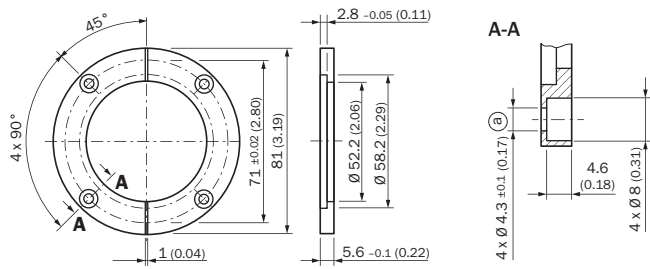

## Detailed technical data

### Technical specifications

<b>Accessory group</b>	Other mounting accessories
<b>Accessory family</b>	Servo clamps
<b>Description</b>	Half-shell servo clamps (2 pcs.) for servo flanges with a 50 mm centering hub

Dimensional drawing (Dimensions in mm (inch))

Instruction for installation

Mounting requirements for half-shell servo clamp

All dimensions in mm (inch)

Part no. 2029165