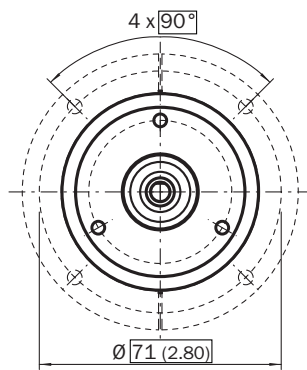

### Technical specifications

<b>Accessory group</b>	Other mounting accessories
<b>Accessory family</b>	Servo clamps
<b>Description</b>	Half-shell servo clamps (2 pcs.) for servo flanges with a 50 mm centering hub

Dimensional drawing (Dimensions in mm (inch))

Instruction for installation

Mounting requirements for half-shell servo clamp

All dimensions in mm (inch)

Part no. 2029165