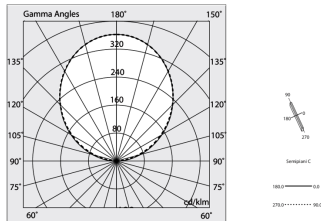

## Features

Use: Indoor  
Type of installation: SUSPENDED  
Emission: INDIRECT  
Optics: OPAL  
Colour: WHITE  
Dimming: PUSH  
Emergency: NO  
L: 1120mm  
A: 53mm  
H: 92mm  
Made in: ITALY  
Warranty: 5 years  
Weight: 4kg