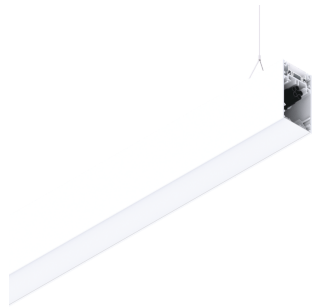

## Features

Use: Indoor  
Type of installation: SUSPENDED  
Emission: INDIRECT  
Optics: OPAL  
Colour: WHITE  
Dimming: PUSH  
Emergency: NO  
L: 1120mm  
A: 53mm  
H: 92mm  
Made in: ITALY  
Warranty: 5 years  
Weight: 4kg