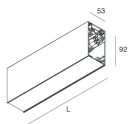

HERO B

1087C2.01

novalux
ITALIAN LIGHTING DESIGN SINCE 1948

COMPLETION ACCESSORIES

HERO B: MOD.CIECO 250 BIA

1087A3.01