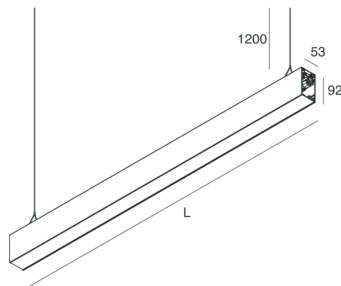

## Features

Use: Indoor  
Type of installation: SUSPENDED  
Emission: INDIRECT  
Optics: OPAL  
Colour: WHITE  
Dimming: PUSH  
Emergency: NO  
L: 1120mm  
A: 53mm  
H: 92mm  
Made in: ITALY  
Warranty: 5 years  
Weight: 4kg