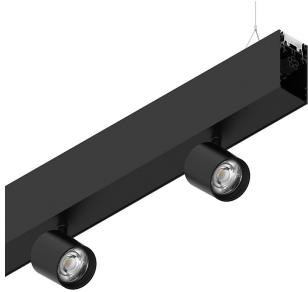

# HERO B

1087A1.02H

**novalux**  
ITALIAN LIGHTING DESIGN SINCE 1948

## Features

Use: Indoor  
Type of installation: SUSPENDED  
Emission: DIRECT/INDIRECT  
Optics: SPOT  
Beam: 14°  
Colour: BLACK  
Dimming: PUSH  
Emergency: NO  
L: 1120mm  
A: 53mm  
H: 92mm  
Made in: ITALY  
Warranty: 5 years  
Weight: 2.5kg