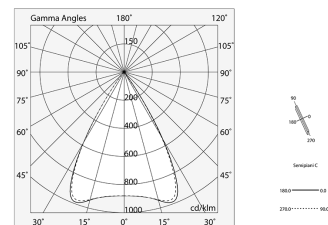

HERO C

108848.01H

novalux
ITALIAN LIGHTING DESIGN SINCE 1948

Features

Use: Indoor
Type of installation: RECESSED INTO PLASTERBOARD
Emission: DIRECT
Optics: MICRO OPTICS
Colour: WHITE
Dimming: PUSH, DALI
Emergency: NO
L: 1428mm
A: 61mm
H: 68mm
Made in: ITALY
Warranty: 5 years
Weight: 4.2kg