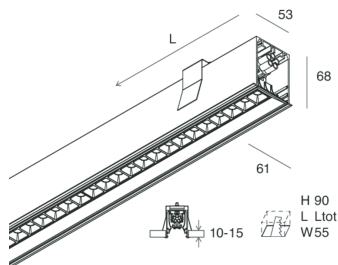

HERO C

108848.01H

novalux
ITALIAN LIGHTING DESIGN SINCE 1948

Features

Use: Indoor
Type of installation: RECESSED INTO PLASTERBOARD
Emission: DIRECT
Optics: MICRO OPTICS
Colour: WHITE
Dimming: PUSH, DALI
Emergency: NO
L: 1428mm
A: 61mm
H: 68mm
Made in: ITALY
Warranty: 5 years
Weight: 4.2kg