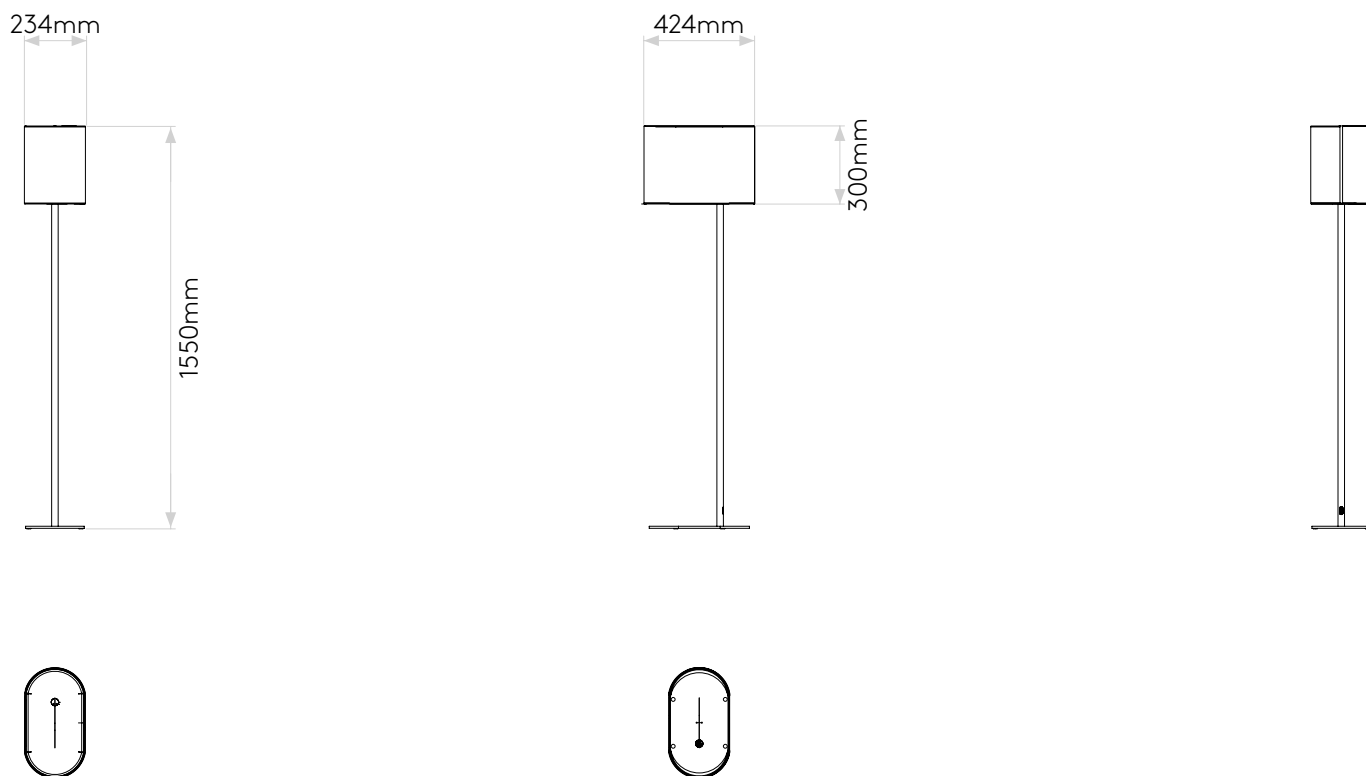

Venn Floor

astro

General

Location:	Interior
Class:	CE (Class II)
Ip Rating:	IP20
Bathroom Zone:	Zone 3
Driver Required:	No
Installation Orientation:	-
Main Material:	Metal - Zinc
Dimensions (mm):	H: 1550 W: 234 D: 424
Cut Out Hole :	-
Recess Depth (mm):	-
Fire Rating:	-
Cable Length (mm):	3000
Gross Weight (kg):	7.6

Lamp

Light Source:	LED E27/ES
Wattage:	12W Max
Lamp Included:	No
Maximum Lamp Length (mm):	-
Luminous Flux (lm):	Lamp Dependent
Colour Temp (K):	Lamp Dependent
Cri (Ra):	Lamp Dependent
Macadam Ellipse:	Lamp Dependent
Tilt Adjustable Angle (°):	-
Rotation Adjustable Angle (°):	-
Lifetime (hrs):	Lamp Dependent
Beam Angle (°):	Lamp Dependent

Without Shade

With Stadium 300 Shade

Please note that some dimensions may vary slightly due to manufacturing tolerances, this includes cable entry and fixing holes

Veuillez noter que certaines dimensions peuvent varier légèrement en raison des tolérances de fabrication, y compris l'entrée de câble et les trous de fixation.