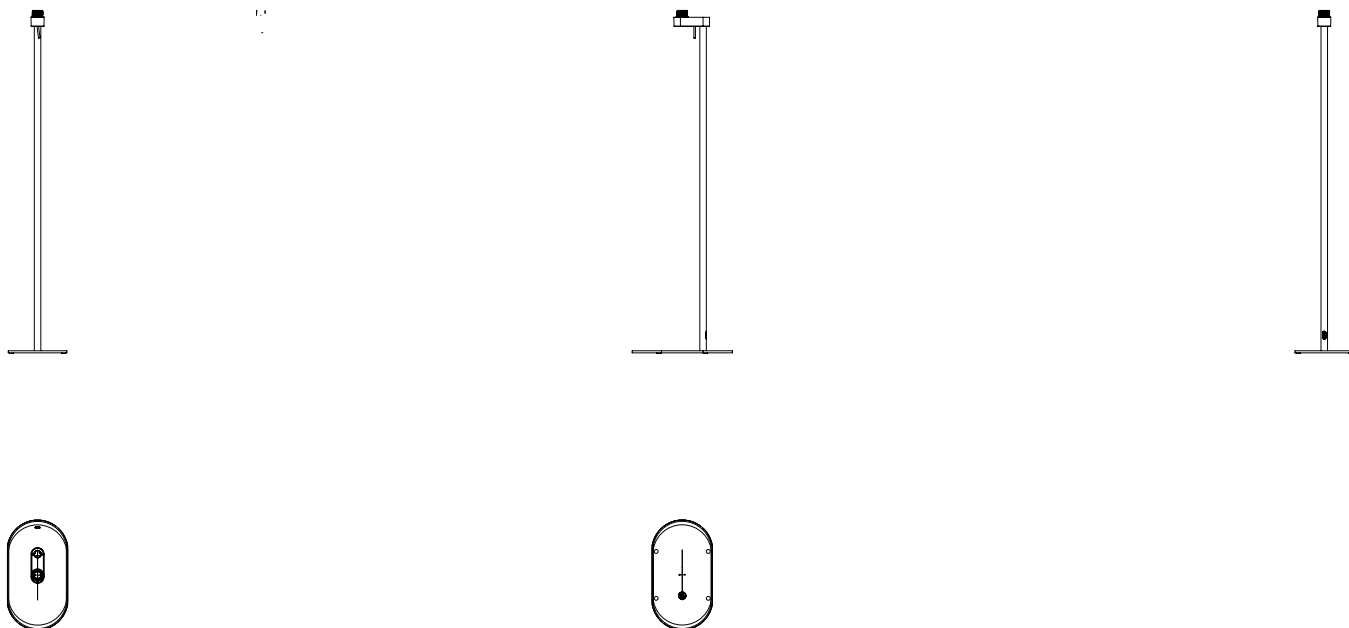

Without Shade