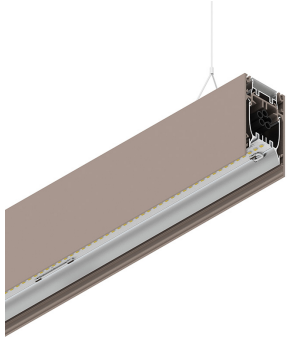

HERO B

108790.21H

novalux
ITALIAN LIGHTING DESIGN SINCE 1948

Features

Use: Indoor
Type of installation: SUSPENDED
Emission: DIRECT/INDIRECT
Colour: CAPPUCCINO
Dimming: PUSH
Emergency: NO
L: 2800mm
A: 53mm
H: 92mm
Made in: ITALY
Warranty: 5 years
Weight: 10kg

Tech data

Luminaire input power: 132.5W
Indirect luminous flux: 6678lm
IP: 40
Insulation class: I
Supply voltage: 220-240V 50/60Hz
SELV: Si

Source

Light source: LED
Source power: 113W
Colour temperature: 4000K
CRI: >90
Colour tolerance: 3 Step MacAdam
LED lifespan: 50000h L80 B20