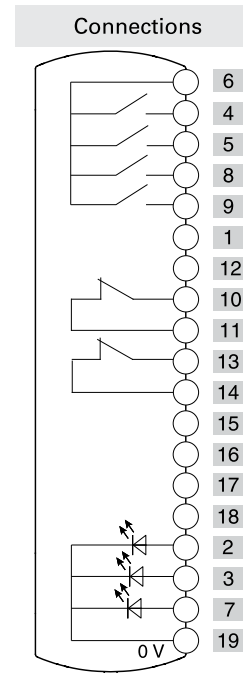

Illuminated  
button  
spring-return

Illuminated  
button  
spring-return

Illuminated  
button  
spring-return

Emergency  
push button

	Contacts	Diagram
Device 1	1NO	
Device 2	1NO	
Device 3	1NO	
Device 4	2NC+NO	

Connector	M23 with 19 pole at the bottom	
-----------	-----------------------------------	--