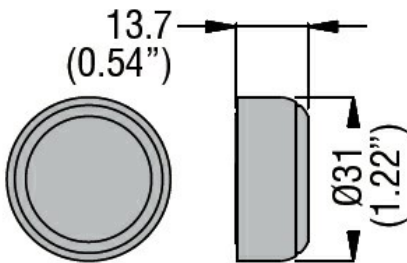

Rubber boot for  
flush button LPC  
B1/BL1/R1..  
LPXAU138

Product designation

Product type designation

**General characteristics**

Colour White

**Mechanical features**

Weight g 6

**Dimensions**