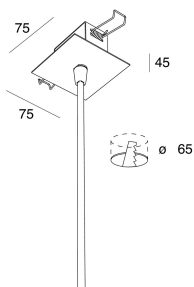

P-30 READY

103343.21

novalux
ITALIAN LIGHTING DESIGN SINCE 1948

MOUNTING ACCESSORIES

P-30: ROSONE CARTON. ALIM L=1200 3P BIA

103319.01