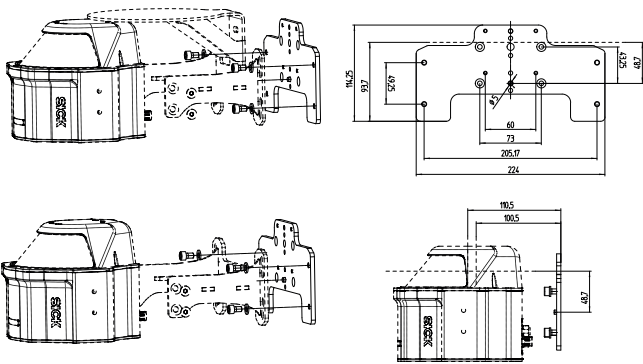

## Detailed technical data

### Technical specifications

<b>Accessory group</b>	Mounting brackets and plates
<b>Accessory family</b>	Mounting plates
<b>Suitable for</b>	MRS6000
<b>Material</b>	Stainless steel
<b>Items supplied</b>	Mounting hardware included
<b>Dimensions (W x H x L)</b>	224 mm x 115 mm x 5 mm
<b>Description</b>	Adapter plate for mounting the MRS6000 to accessory components
<b>Weight</b>	0.7 kg

Dimensional drawing (Dimensions in mm (inch))