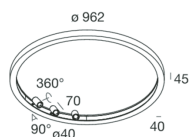

HALOS SPOT

109710.21

novalux
ITALIAN LIGHTING DESIGN SINCE 1948

Features

Use: Indoor
Type of installation: SUSPENDED, CEILING MOUNTED
Emission: INTERNAL
Optics: OPALE/SPOT
Beam: 40°
Colour: CAPPUCCINO
Dimming: WITH ACCESSORY
Emergency: NO
L: Ø 962mm
A: 40mm
H: 45mm
Made in: ITALY
Warranty: 5 years
Weight: 6.8kg