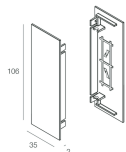

RECTA

111420.21

novalux
ITALIAN LIGHTING DESIGN SINCE 1948

COMPLETION ACCESSORIES

RECTA: COPPIA TESTATE CP

111428.21