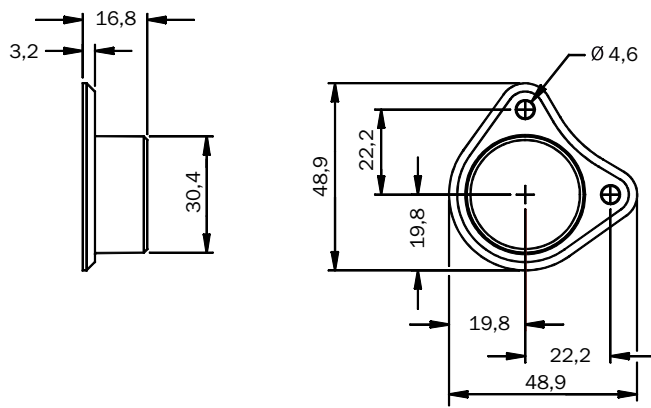

Dimensional drawing (Dimensions in mm (inch))