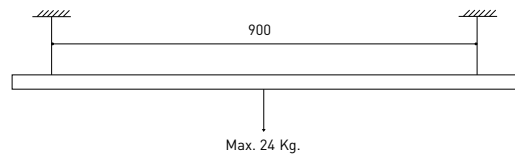

TRACK 48V

TRACK 48V SURFACE SHORT

Corner 90° One Plane

*Electrical connection not included

TRACK 48V SURFACE SHORT

TRACK 48V SURFACE SHORT 1m	A338-21-00- WT NT
TRACK 48V SURFACE SHORT 2m	A338-22-00- WT NT
TRACK 48V SURFACE SHORT 3m	A338-23-00- WT NT
TRACK 48V SURFACE SHORT Corner 90° One Plane	A338-24-00- WT NT

		P	V	D
CONSTANT VOLTAGE LED POWER SUPPLY	0434-01-61*	100W	48V	298 x 16 x 19 mm
	0434-01-62	150W	48V	350 x 30 x 18 mm

220 V ~
240

*To be installed inside the track.

DROP VOLTAGE TABLE

POWER [W]	CABLE SECTION (mm ²)	CABLE LENGTH (m)			
		5	10	20	30
100	0,75	50	50	X	X
	1,5	50	50	40	25
150	0,75	40	15	X	X
	1,5	50	40	20	X