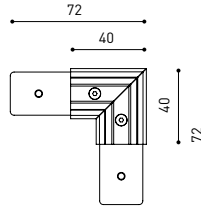

TRACK 48V

TRACK 48V SURFACE SHORT

Corner 90° One Plane

*Electrical connection not included

TRACK 48V SURFACE SHORT

TRACK 48V SURFACE SHORT 1m	A338-21-00- WT NT
TRACK 48V SURFACE SHORT 2m	A338-22-00- WT NT
TRACK 48V SURFACE SHORT 3m	A338-23-00- WT NT
TRACK 48V SURFACE SHORT Corner 90° One Plane	A338-24-00- WT NT