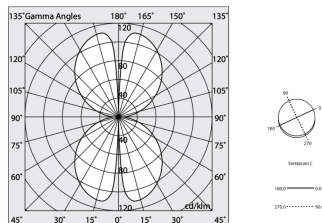

HALOS MINI

107342.20

novalux
ITALIAN LIGHTING DESIGN SINCE 1948

Features

Use: Indoor
Type of installation: SUSPENDED
Emission: INTERNAL
Optics: OPAL
Colour: CAFFE
Dimming: WITH ACCESSORY
Emergency: NO
L: Ø962mm
A: 20mm
H: 30mm
Made in: ITALY
Warranty: 5 years
Weight: 4.1kg

Tech data

Luminaire input power: 51.2W
Luminaire luminous flux: 2566lm
IP: 40
Insulation class: III
Supply voltage: MAX 1.4A
IK: 3
SELV: Si

Source

Light source: LED
Source power: 48W
Source luminous flux: 7088lm
Colour temperature: 3000K
CRI: >90
Colour tolerance: 3 Step MacAdam
LED lifespan: 50000h L80 B20

Compliance

CEI EN 60598-1:2015 + A11:2009. IEC 60598-2:2015 2-1

Standards

Photobiological risk: RISK GROUP 0 Certified fixture in EXEMPT GROUP, in accordance with CEI EN 62471:2010-01, IEC TR 62778:2014.

CAM edilizia: The product complies with the requirements for public buildings, ministerial decree of 23rd June 2022 n.256.

[View more product info](#)

Novalux S.r.l. via Marzabotto, 2 40050 Funo di Argelato (BO) Italy
Tel: +39 051 860558 · Fax +39 051 6647859 · Mail: info@novalux.it · VAT number 00536541204 · novalux.com
Company subject to the management and coordination by SLV GmbH

This technical data sheet is owned by Novalux S.r.l., all rights reserved. Novalux S.r.l. reserves the right to make changes without prior notice.