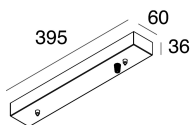

HALOS MINI

107342.20

novalux
ITALIAN LIGHTING DESIGN SINCE 1948

MOUNTING ACCESSORIES

HALOS MINI VERT: ROS. ALIM. REM. BIA

107347.01

HALOS MINI VERT: ROS. ALIM. REM. CAFFE

107347.20

ELECTRICAL ACCESSORIES

HALOS: 962 ALIMENTATORE ON-OFF

105103.99

HALOS MINI VERT: ROSONE ON/OFF 482 BIA

107326.01

HALOS MINI VERT: ROSONE ON/OFF 482 CAFFE

107326.20

DIMMABLE ACCESSORIES

HALOS: 962 ALIMENTATORE DALI-PUSH

105104.99