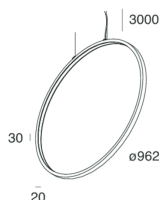

HALOS MINI

107342.20

novalux
ITALIAN LIGHTING DESIGN SINCE 1948

Features

Use: Indoor
Type of installation: SUSPENDED
Emission: INTERNAL
Optics: OPAL
Colour: CAFFE
Dimming: WITH ACCESSORY
Emergency: NO
L: Ø962mm
A: 20mm
H: 30mm
Made in: ITALY
Warranty: 5 years
Weight: 4.1kg