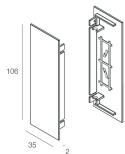

RECTA

111413.01

novalux
ITALIAN LIGHTING DESIGN SINCE 1948

COMPLETION ACCESSORIES

RECTA: COPPIA TESTATE BI

111428.01