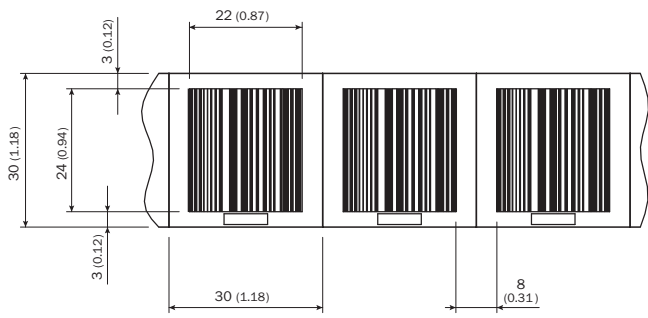

Bar code tape

Ordering information

Type	Part no.
Bar code tape	5324209

Other models and accessories → www.sick.com/

Detailed technical data

Technical specifications

Accessory group	Codes
Accessory family	Positioning codes
Description	30 mm, height: 30 mm, measuring range: 480 m ... 500 m ⁶

Dimensional drawing (Dimensions in mm (inch))

SICK AT A GLANCE

SICK is one of the leading manufacturers of intelligent sensors and sensor solutions for industrial applications. A unique range of products and services creates the perfect basis for controlling processes securely and efficiently, protecting individuals from accidents and preventing damage to the environment.