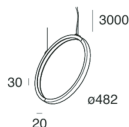

HALOS MINI

107340.02

novalux
ITALIAN LIGHTING DESIGN SINCE 1948

Features

Use: Indoor
Type of installation: SUSPENDED
Emission: INTERNAL
Optics: OPAL
Colour: BLACK
Dimming: WITH ACCESSORY
Emergency: NO
L: Ø482mm
A: 20mm
H: 30mm
Made in: ITALY
Warranty: 5 years
Weight: 3kg