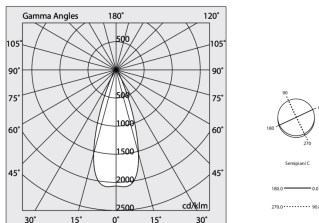

Novalux S.r.l. via Marzabotto, 2 40050 Funo di Argelato (BO) Italy
Tel: +39 051 860558 · Fax +39 051 6647859 · Mail: info@novalux.it · VAT number 00536541204 · novalux.com
Company subject to the management and coordination by SLV GmbH

This technical data sheet is owned by Novalux S.r.l., all rights reserved. Novalux S.r.l. reserves the right to make changes without prior notice.