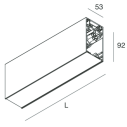

HERO B

1087C5.01

novalux
ITALIAN LIGHTING DESIGN SINCE 1948

COMPLETION ACCESSORIES

HERO B: MOD.CIECO 250 BIA

1087A3.01