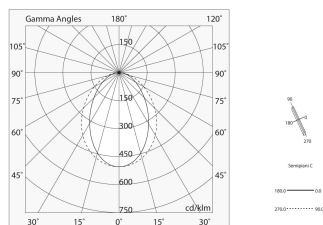

Standards

CAM edilizia: The product complies with the requirements for public buildings, ministerial decree of 23rd June 2022 n.256.

[View more product info](#)