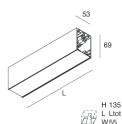

COMPLETION ACCESSORIES

HERO: MOD.CIECO 250 NE

108676.02