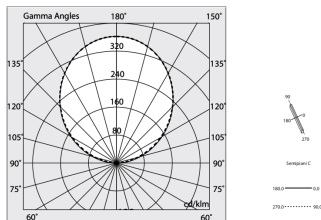

HERO B

1087C2.02H

novalux
ITALIAN LIGHTING DESIGN SINCE 1948

Features

Use: Indoor
Type of installation: SUSPENDED
Emission: INDIRECT
Optics: OPAL
Colour: BLACK
Dimming: PUSH
Emergency: NO
L: 1120mm
A: 53mm
H: 92mm
Made in: ITALY
Warranty: 5 years
Weight: 4kg

Tech data

Luminaire input power: 20W
Luminaire luminous flux: 2226lm
IP: 40
Insulation class: I
Supply voltage: 220-240V 50/60Hz
SELV: Si

Source

Light source: LED
Source power: 18W
Colour temperature: 4000K
CRI: >90
Colour tolerance: 3 Step MacAdam
LED lifespan: 50000h L80 B20