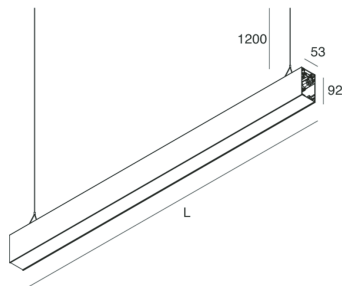

HERO B

1087C2.02H

novalux
ITALIAN LIGHTING DESIGN SINCE 1948

Features

Use: Indoor
Type of installation: SUSPENDED
Emission: INDIRECT
Optics: OPAL
Colour: BLACK
Dimming: PUSH
Emergency: NO
L: 1120mm
A: 53mm
H: 92mm
Made in: ITALY
Warranty: 5 years
Weight: 4kg

Tech data

Luminaire input power: 20W
Luminaire luminous flux: 2226lm
IP: 40
Insulation class: I
Supply voltage: 220-240V 50/60Hz
SELV: Si

Source

Light source: LED
Source power: 18W
Colour temperature: 4000K
CRI: >90
Colour tolerance: 3 Step MacAdam
LED lifespan: 50000h L80 B20