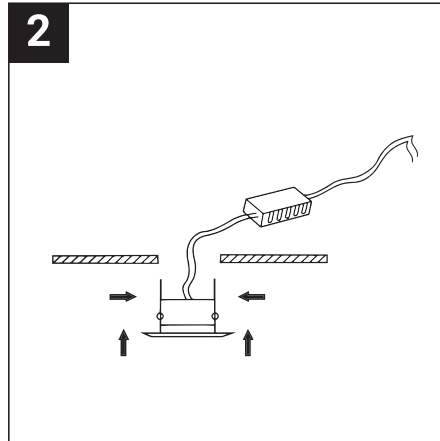

Ref : 77652

<https://www.miidex.com/283-connecteurs-etanches-et-boites-de-derivation>