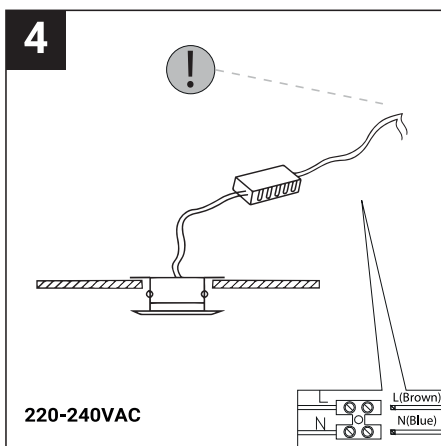

Ref : 77652

<https://www.miidex.com/283-connecteurs-etanches-et-boites-de-derivation>