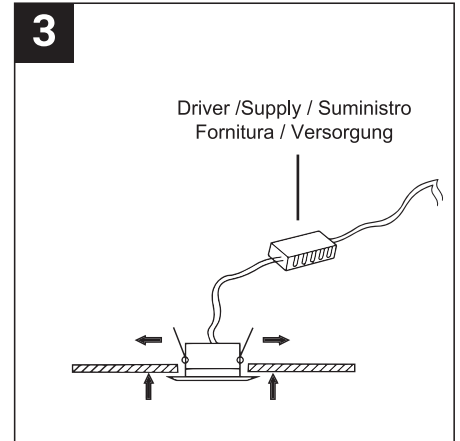

Ref : 77652

<https://www.miidex.com/283-connecteurs-etanches-et-boites-de-derivation>