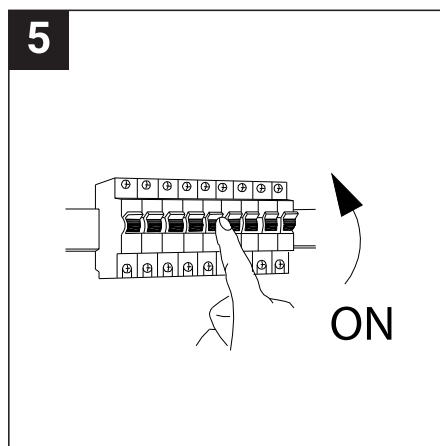

Ref : 77652

<https://www.miidex.com/283-connecteurs-etanches-et-boites-de-derivation>