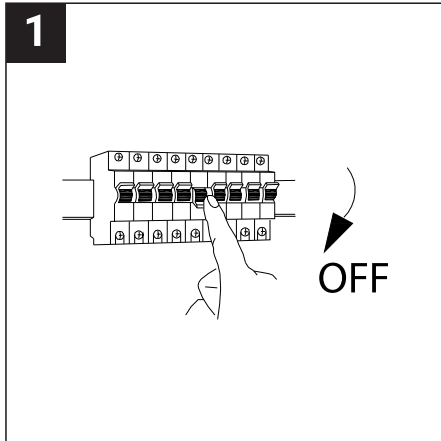

Ref : 77652

<https://www.miidex.com/283-connecteurs-etanches-et-boites-de-derivation>