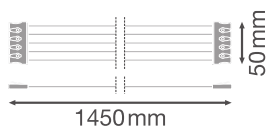

Something is broken. Please let us know what you were doing when this error occurred. We will fix it as soon as possible. Sorry for any inconvenience caused.

DONNÉES TECHNIQUES

DIMENSIONS ET POIDS

Longueur	1450 mm
Largeur	50 mm
Hauteur	23 mm
Poids du produit	290,00 g