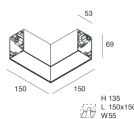

HERO: MOD.CIECO ANG.DX 150 CAF

108678.20