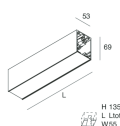

HERO: MOD.CIECO 1400 CAF

108680.20