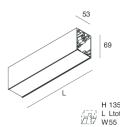

COMPLETION ACCESSORIES

HERO: MOD.CIECO 250 CAF

108676.20