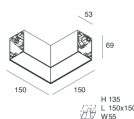

HERO: MOD.CIECO ANG.SX 150 CAF

108677.20