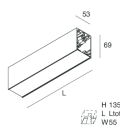

HERO: MOD.CIECO 1680 CAF

108681.20