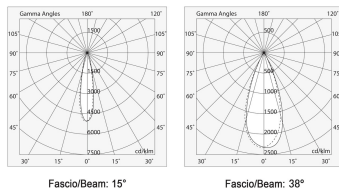

Features

Use: Indoor
Type of installation: TRACK
Emission: ADJUSTABLE
Optics: SPOT
Beam: 15 - 38°
Colour: BLACK
Dimming: DALI
Emergency: NO
L: 275mm
A: Ø55mm
H: 150mm
Warranty: 5 years

Tech data

Luminaire input power: 20W
IP: 20
Insulation class: II
Supply voltage: 220-240V 50/60Hz
SELV: Si

Source

Light source: LED
Source power: 20W
Source luminous flux: 1980lm
Colour temperature: 4000K
CRI: >90
LED lifespan: 30000h L70 B20

Compliance

CEI EN 60598-1:2015 + A11:2009. IEC 60598-2:2015 2-1

Standards

Photobiological risk: RISK GROUP 1 Certified fixture in RISK GROUP 1 (Low Risk)-The fixture does not pose a hazard due to normal behavioral limitations on exposure - in accordance with CEI EN 62471:2010-01, IEC TR 62778:2014.

CAM edilizia: The product complies with the requirements for public buildings, ministerial decree of 23rd June 2022 n.256.

[View more product info](#)