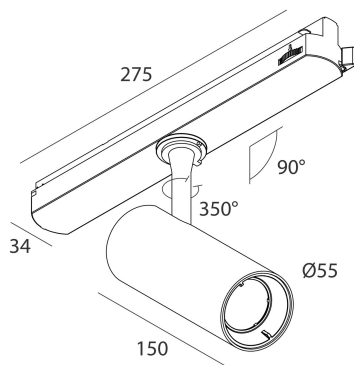

Features

Use: Indoor
Type of installation: TRACK
Emission: ADJUSTABLE
Optics: SPOT
Beam: 15 - 38°
Colour: BLACK
Dimming: DALI
Emergency: NO
L: 275mm
A: Ø55mm
H: 150mm
Warranty: 5 years

Tech data

Luminaire input power: 20W
IP: 20
Insulation class: II
Supply voltage: 220-240V 50/60Hz
SELV: Si

Source

Light source: LED
Source power: 20W
Source luminous flux: 1980lm
Colour temperature: 4000K
CRI: >90
LED lifespan: 30000h L70 B20

Compliance

CEI EN 60598-1:2015 + A11:2009. IEC 60598-2:2015 2-1

Standards

Photobiological risk: RISK GROUP 1 Certified fixture in RISK GROUP 1 (Low Risk)-The fixture does not pose a hazard due to normal behavioral limitations on exposure - in accordance with CEI EN 62471:2010-01, IEC TR 62778:2014.

CAM edilizia: The product complies with the requirements for public buildings, ministerial decree of 23rd June 2022 n.256.

[View more product info](#)