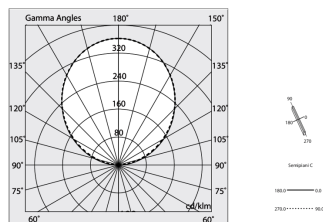

HERO B

1087B4.20

novalux

ITALIAN LIGHTING DESIGN SINCE 1948

Features

Use: Indoor
Type of installation: SUSPENDED
Emission: INDIRECT
Optics: OPAL
Colour: CAFFE
Dimming: ON/OFF
Emergency: NO
L: 1120mm
A: 53mm
H: 92mm
Made in: ITALY
Warranty: 5 years
Weight: 4kg