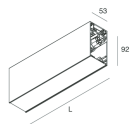

HERO B

1087B4.20

novalux
ITALIAN LIGHTING DESIGN SINCE 1948

COMPLETION ACCESSORIES

HERO B: MOD.CIECO 250 CAF

1087A3.20