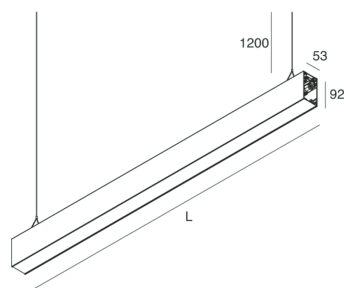

HERO B

1087B4.20

novalux

ITALIAN LIGHTING DESIGN SINCE 1948

Features

Use: Indoor
Type of installation: SUSPENDED
Emission: INDIRECT
Optics: OPAL
Colour: CAFFE
Dimming: ON/OFF
Emergency: NO
L: 1120mm
A: 53mm
H: 92mm
Made in: ITALY
Warranty: 5 years
Weight: 4kg