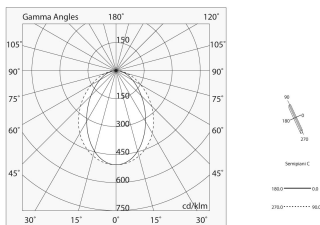

Standards

CAM edilizia: The product complies with the requirements for public buildings, ministerial decree of 23rd June 2022 n.256.

[View more product info](#)