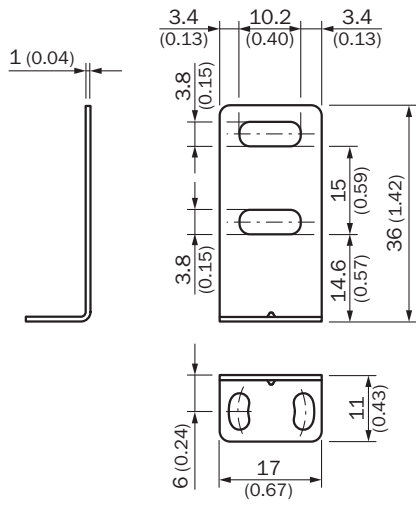

BEF-W2S-A

SICK
Sensor Intelligence.

Ordering information

Type	Part no.
BEF-W2S-A	4034748

Other models and accessories → www.sick.com/

Detailed technical data

Technical specifications

Accessory group	Mounting brackets and plates
Accessory family	Mounting brackets
Suitable for	W2S-2
Material	Steel, zinc coated
Items supplied	Without mounting hardware
Description	Mounting bracket for floor mounting

Dimensional drawing (Dimensions in mm (inch))

SICK AT A GLANCE

SICK is one of the leading manufacturers of intelligent sensors and sensor solutions for industrial applications. A unique range of products and services creates the perfect basis for controlling processes securely and efficiently, protecting individuals from accidents and preventing damage to the environment.