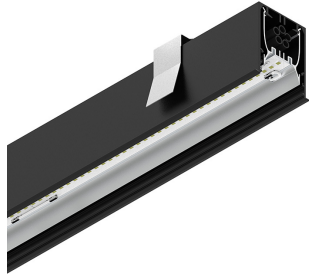

HERO C

108829.02H + 108902.99

novalux
ITALIAN LIGHTING DESIGN SINCE 1948

Features

Use: Indoor
Type of installation: RECESSED INTO PLASTERBOARD
Emission: DIRECT
Optics: OPAL
Colour: BLACK
Dimming: PUSH, DALI
Emergency: NO
L: 1400mm
A: 61mm
H: 68mm
Made in: ITALY
Warranty: 5 years
Weight: 3.5kg

Tech data

Luminaire input power: 34.4W
Luminaire luminous flux: 2386lm
IP: 40
Insulation class: I
Supply voltage: 220-240V 50/60Hz
SELV: Si

Source

Light source: LED
Source power: 30W
Colour temperature: 2700K
CRI: >90
Colour tolerance: 3 Step MacAdam
LED lifespan: 50000h L80 B20