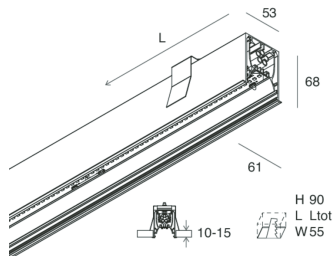

HERO C

108829.02H + 108902.99

novalux
ITALIAN LIGHTING DESIGN SINCE 1948

Features

Use: Indoor
Type of installation: RECESSED INTO PLASTERBOARD
Emission: DIRECT
Optics: OPAL
Colour: BLACK
Dimming: PUSH, DALI
Emergency: NO
L: 1400mm
A: 61mm
H: 68mm
Made in: ITALY
Warranty: 5 years
Weight: 3.5kg