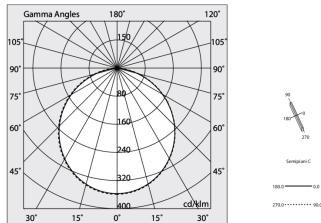

HERO C

108829.02H + 108902.99

novalux
ITALIAN LIGHTING DESIGN SINCE 1948

Features

Use: Indoor
Type of installation: RECESSED INTO PLASTERBOARD
Emission: DIRECT
Optics: OPAL
Colour: BLACK
Dimming: PUSH, DALI
Emergency: NO
L: 1400mm
A: 61mm
H: 68mm
Made in: ITALY
Warranty: 5 years
Weight: 3.5kg