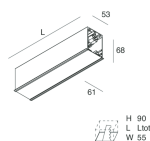

HERO C

108829.02H + 108902.99

novalux
ITALIAN LIGHTING DESIGN SINCE 1948

COMPLETION ACCESSORIES

HERO C: MOD.CIECO 250 NE

108852.02