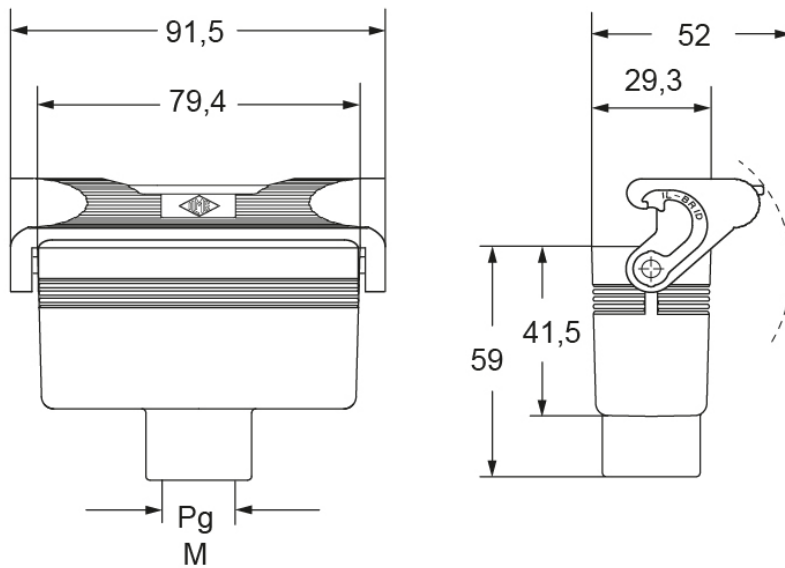

Technical data

IP degree of protection	IP66
--------------------------------	------

Further technical details

Weight	115,00 g
Operating temperature range (min, max)	-40°C...+125°C

Material properties

Colour	RAL 7040 grey
RoHs conformity	Compliant
China RoHs - EFUP	E
REACH SVHC substances	No

Approvals / Standards

UL	ECBT2
cUL	ECBT8

General ordering information

EAN13 code	8015747044943
-------------------	---------------

Packaging Information

Packaging weight	1,26 kg
Packaging volume	4,82 dm ³
Packaging description	Carton box
Packaging quantity	10 Pcs
Packaging EAN code	8015747044950
Sub-packaging weight	0,63 kg
Sub-packaging description	Plastic packaging
Sub-packaging quantity	5 Pcs
Sub-packaging EAN barcode	8015747217675

Part number

CZV 25 LG

Catalogue drawings

Notes

Dimensions shown in mm are not binding and may be changed without notice.
