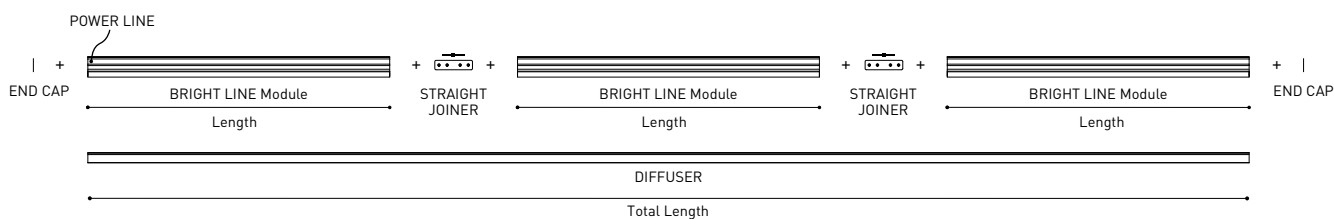

		L
BRIGHT LINE Diffuser	A303-10-01	1000mm
	A303-10-02	2000mm
	A303-10-03	3000mm

BRIGHT LINE End Caps Kit	A303-10-00-   W	Thickness of each cover 2mm.
--------------------------	-----------------	------------------------------

BRIGHT LINE Straight Joiner	A303-10-04
-----------------------------	------------

BRIGHT LINE Power Line	A303-10-05
------------------------	------------

COLOUR | W  RAL 9016 | MATERIAL |  AL |  PC |