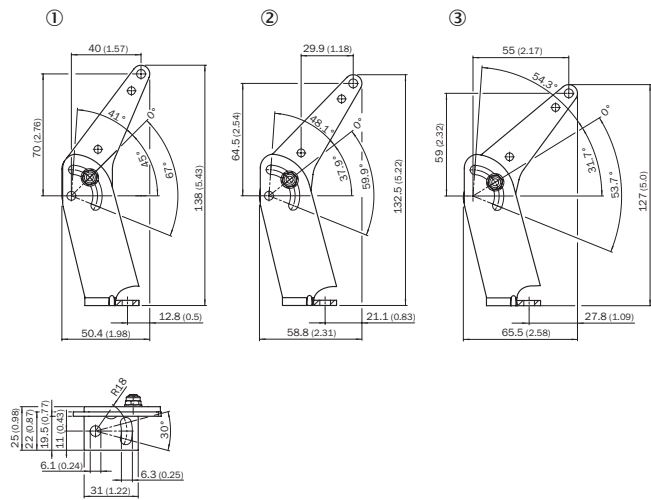

## Detailed technical data

Dimensional drawing (Dimensions in mm (inch))

- ① Setting for sensors W27, W23, W26
- ② Setting for sensors W12, W11, W16
- ③ Adjustment for sensors D50