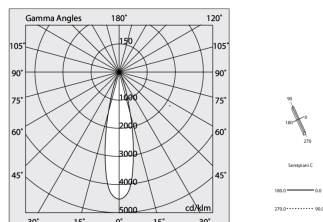

L-16 TRACK

108505.02

novalux
ITALIAN LIGHTING DESIGN SINCE 1948

Features

Use: Indoor
Type of installation: TRACK
Emission: ADJUSTABLE
Optics: SPOT
Beam: 20°
Colour: BLACK
Dimming: DALI
Emergency: NO
L: 151mm
A: Ø 42mm
H: 70mm
Made in: ITALY
Warranty: 5 years

Tech data

Luminaire input power: 8W
Luminaire luminous flux: 527lm
IP: 20
Insulation class: III
Supply voltage: 48 Vdc
SELV: Si

Source

Light source: LED
Source power: 6W
Colour temperature: 4000K
CRI: >90
Colour tolerance: 3 Step MacAdam
LED lifespan: 50000h L80 B20