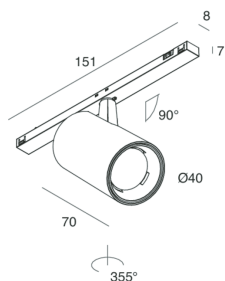

L-16 TRACK

108505.02

novalux
ITALIAN LIGHTING DESIGN SINCE 1948

Features

Use: Indoor
Type of installation: TRACK
Emission: ADJUSTABLE
Optics: SPOT
Beam: 20°
Colour: BLACK
Dimming: DALI
Emergency: NO
L: 151mm
A: Ø 42mm
H: 70mm
Made in: ITALY
Warranty: 5 years