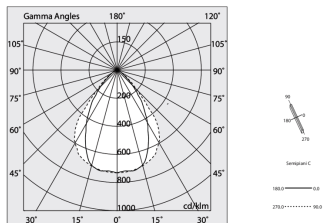

HERO C

108813.02 + 108917.99

novalux
ITALIAN LIGHTING DESIGN SINCE 1948

Features

Use: Indoor
Type of installation: RECESSED INTO PLASTERBOARD
Emission: DIRECT
Optics: MICROPRISMATIZED
Colour: BLACK
Dimming: ON/OFF
Emergency: NO
L: 589x589mm
A: 61mm
H: 68mm
Made in: ITALY
Warranty: 5 years
Weight: 2.1kg

Tech data

Luminaire input power: 28.5W
Luminaire luminous flux: 2086lm
IP: 40
Insulation class: I
Supply voltage: 220-240V 50/60Hz
UGR: <19
SELV: Si

Source

Light source: LED
Source power: 24W
Colour temperature: 2700K
CRI: >90
Colour tolerance: 3 Step MacAdam
LED lifespan: 50000h L80 B20