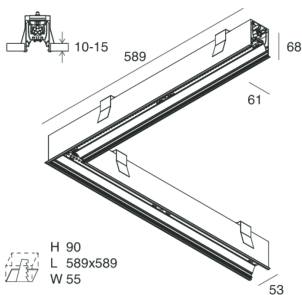

HERO C

108813.02 + 108917.99

novalux
ITALIAN LIGHTING DESIGN SINCE 1948

Features

Use: Indoor
Type of installation: RECESSED INTO PLASTERBOARD
Emission: DIRECT
Optics: MICROPRISMATIZED
Colour: BLACK
Dimming: ON/OFF
Emergency: NO
L: 589x589mm
A: 61mm
H: 68mm
Made in: ITALY
Warranty: 5 years
Weight: 2.1kg