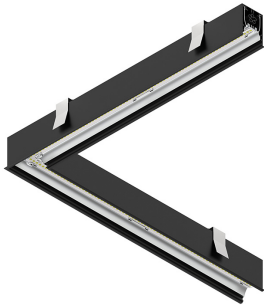

HERO C

108813.02 + 108917.99

novalux
ITALIAN LIGHTING DESIGN SINCE 1948

Features

Use: Indoor
Type of installation: RECESSED INTO PLASTERBOARD
Emission: DIRECT
Optics: MICROPRISMATIZED
Colour: BLACK
Dimming: ON/OFF
Emergency: NO
L: 589x589mm
A: 61mm
H: 68mm
Made in: ITALY
Warranty: 5 years
Weight: 2.1kg