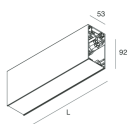

HERO B: MOD.CIECO 1680 CAF

1087A8.20