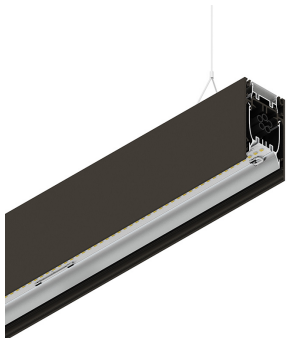

HERO B

108751.20H + 108901.99

novalux
ITALIAN LIGHTING DESIGN SINCE 1948

Features

Use: Indoor
Type of installation: SUSPENDED
Emission: DIRECT/INDIRECT
Optics: OPAL
Colour: CAFFE
Dimming: DALI
Emergency: NO
L: 1120mm
A: 53mm
H: 92mm
Made in: ITALY
Warranty: 5 years
Weight: 4kg