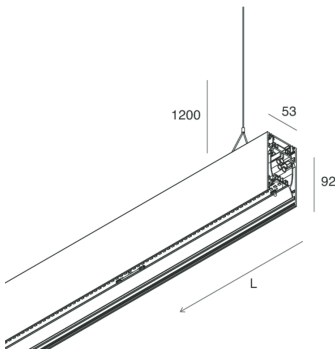

HERO B

108751.20H + 108901.99

novalux
ITALIAN LIGHTING DESIGN SINCE 1948

Features

Use: Indoor
Type of installation: SUSPENDED
Emission: DIRECT/INDIRECT
Optics: OPAL
Colour: CAFFE
Dimming: DALI
Emergency: NO
L: 1120mm
A: 53mm
H: 92mm
Made in: ITALY
Warranty: 5 years
Weight: 4kg