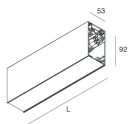

HERO B

108751.20H + 108901.99

novalux
ITALIAN LIGHTING DESIGN SINCE 1948

COMPLETION ACCESSORIES

HERO B: MOD.CIECO 250 CAF

1087A3.20