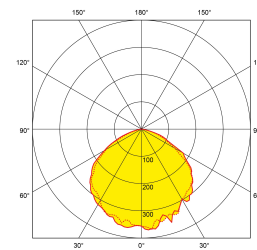

Product Image:

Line Drawing

Polar Curve

Product Specs:

Technology	LED	Input Voltage	180-265V AC
Lamp Base	Aucun	Positional Adjustment	Orientable
Number of LEDs	15	Luminaire Distribution	Direct
Lifetime L70 (hrs)	25.000	Input Frequency	50/60HZ
Dimmable	Non	Dali	Non
IP Rating	IP65	IK Rating	IK06
Operating Env. Temp. (Min) °C	-30°C	Operating Env. Temp. (Max) °C	40°C
Optic Material	Verre	Power Factor	0.9
Height (mm)	93	Width (mm)	121
Weight (Kg)	0.391		

SKU Table and Ordering:

SKU Code	Wattage	Beam Angle	Lumens	Lumens/Watt	CRI	Colour	Finish Colour
EN-FLH10BLK/30	10	120	900	90	70	3000	Noir
EN-FLH10BLK/40	10	120	900	90	70	4000	Noir
EN-FLH10W/30	10	120	900	90	70	3000	Blanc
EN-FLH10W/40	10	120	900	90	70	4000	Blanc