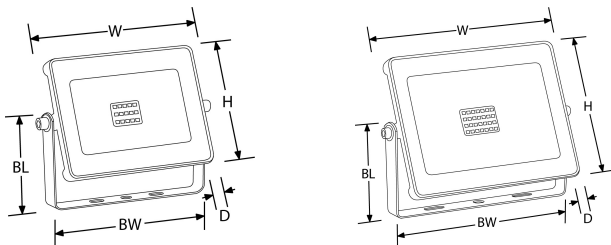

Product Image:

Line Drawing

Polar Curve

Product Specs:

Technology	LED	Input Voltage	180-265V AC
Lamp Base	Aucun	Positional Adjustment	Orientable
Number of LEDs	15	Luminaire Distribution	Direct
Lifetime L70 (hrs)	25.000	Input Frequency	50/60HZ
Dimmable	Non	Dali	Non
IP Rating	IP65	IK Rating	IK06
Operating Env. Temp. (Min) °C	-30°C	Operating Env. Temp. (Max) °C	40°C
Optic Material	Verre	Power Factor	0.9
Height (mm)	93	Width (mm)	121
Weight (Kg)	0.391		