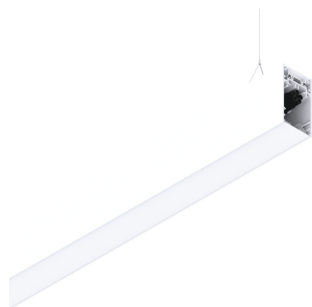

## Features

Use: Indoor  
Type of installation: SUSPENDED  
Emission: INDIRECT  
Optics: OPAL  
Colour: WHITE  
Dimming: ON/OFF  
Emergency: NO  
L: 1120mm  
A: 53mm  
H: 92mm  
Made in: ITALY  
Warranty: 5 years  
Weight: 4kg