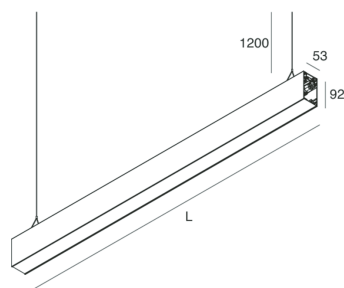

## Features

Use: Indoor  
Type of installation: SUSPENDED  
Emission: INDIRECT  
Optics: OPAL  
Colour: WHITE  
Dimming: ON/OFF  
Emergency: NO  
L: 1120mm  
A: 53mm  
H: 92mm  
Made in: ITALY  
Warranty: 5 years  
Weight: 4kg