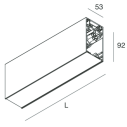

HERO B

1087B5.01

novalux
ITALIAN LIGHTING DESIGN SINCE 1948

COMPLETION ACCESSORIES

HERO B: MOD.CIECO 250 BIA

1087A3.01