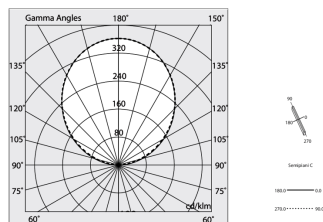

## Features

Use: Indoor  
Type of installation: SUSPENDED  
Emission: INDIRECT  
Optics: OPAL  
Colour: WHITE  
Dimming: ON/OFF  
Emergency: NO  
L: 1120mm  
A: 53mm  
H: 92mm  
Made in: ITALY  
Warranty: 5 years  
Weight: 4kg