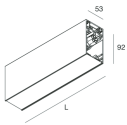

HERO B: MOD.CIECO 1120 BIA

1087A6.01