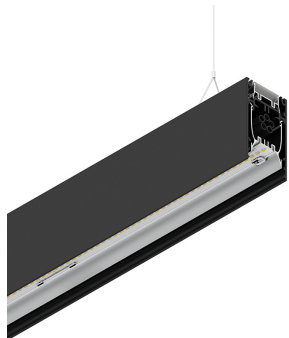

## Features

Use: Indoor  
Type of installation: SUSPENDED  
Emission: DIRECT/INDIRECT  
Optics: MICROPRISMATIZED  
Colour: BLACK  
Dimming: ON/OFF  
Emergency: NO  
L: 2520mm  
A: 53mm  
H: 92mm  
Made in: ITALY  
Warranty: 5 years  
Weight: 9kg

## Tech data

Luminaire input power: 120.6W  
Luminaire luminous flux: 11233lm  
Indirect luminous flux: 5935lm  
IP: 40  
Insulation class: I  
Supply voltage: 220-240V 50/60Hz  
UGR: <19  
SELV: Si