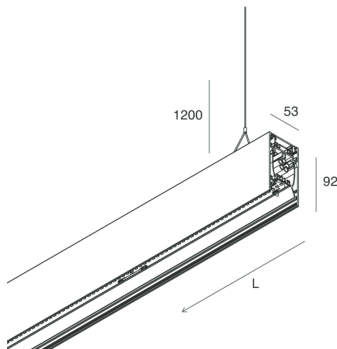

## Features

Use: Indoor  
Type of installation: SUSPENDED  
Emission: DIRECT/INDIRECT  
Optics: MICROPRISMATIZED  
Colour: BLACK  
Dimming: ON/OFF  
Emergency: NO  
L: 2520mm  
A: 53mm  
H: 92mm  
Made in: ITALY  
Warranty: 5 years  
Weight: 9kg