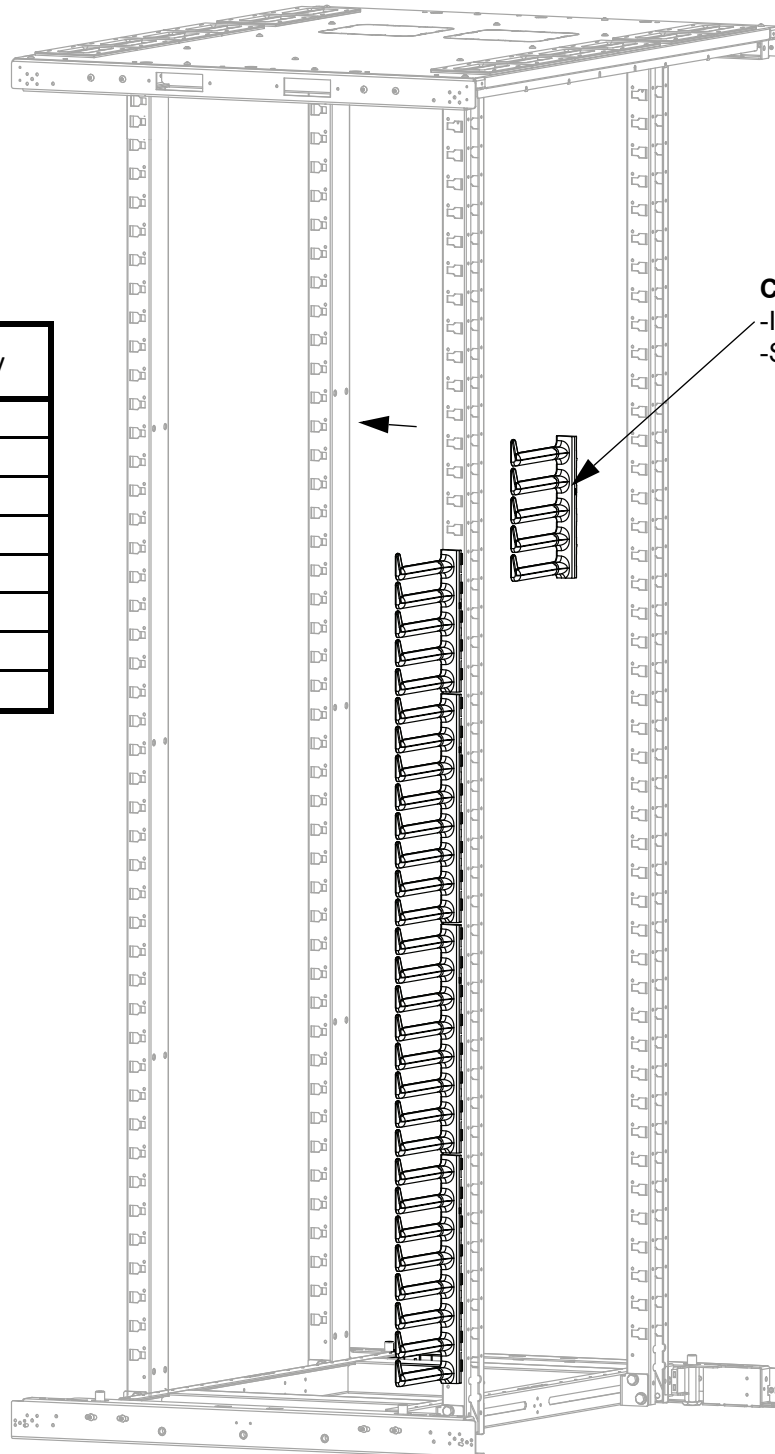

Cable Management Fingers Installation

- Insert tabs of Cable Management Finger into mounting slots of cabinet post
- Slide Cable Management Finger inward to lock into place

RU Height	Finger Height	Qty
42RU	5RU	5
	8RU	2
45RU	5RU	4
	8RU	3
48RU	5RU	3
	8RU	4
51RU	5RU	2
	8RU	5

Note: Qty is per side.

Cable Management Finger
-Insert tabs into cabinet post
-Slide inward to lock in place