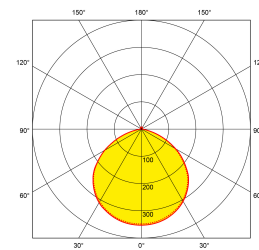

Product Image:

Line Drawing

Polar Curve

Product Specs:

Technology	LED	Input Voltage	100-277V AC
Lamp Base	Autre	Positional Adjustment	Fixe
Number of LEDs	360	Luminaire Distribution	Direct
Lifetime L70 (hrs)	50.000	Input Frequency	50/60HZ
Dimmable	Oui	IP Rating	IP65
IK Rating	IK08	Operating Env. Temp. (Min) °C	-20°C
Operating Env. Temp. (Max) °C	50°C	Optic Material	Verre
Power Factor	0.92	Overall Diameter (mm)	295
Height (mm)	208	Weight (Kg)	4.777

SKU Table and Ordering:

SKU Code	Wattage	Beam Angle	Lumens	Lumens/Watt	CRI	Colour	Finish Colour
EN-HB200C/40	200	120	30000	150	80	4000	Noir
EN-HB200CD/40	200	120	30000	150	80	4000	Noir
EN-HB200CDP/40	200	120	30000	150	80	4000	Noir