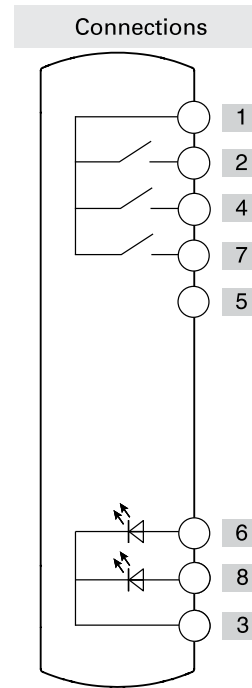

Illuminated
button
spring-return

Illuminated
button
spring-return

Closing cap

	Contacts	Diagram
Device 1	1NO	
Device 2	1NO	
Device 3	1NO	

Connector	M12 with 8 pole at the bottom	
-----------	----------------------------------	--