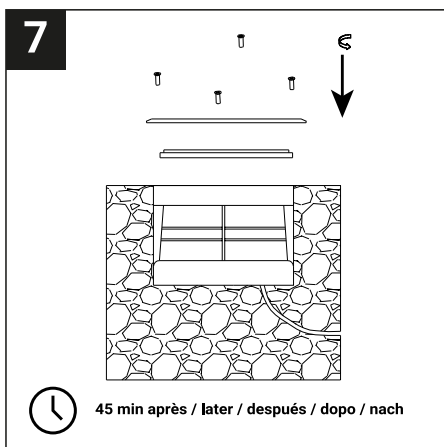

Ref : 70642-706210

FR
Cet appareil
et ses accessoires
se recyclent

OU