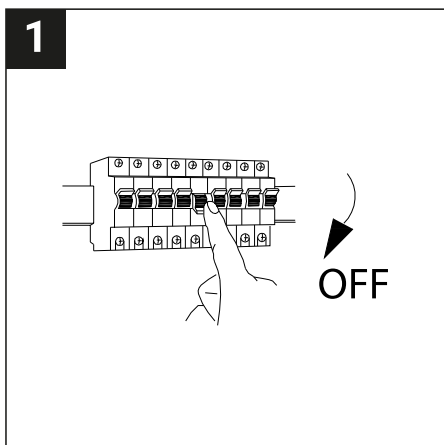

Ref : 70642-706210

FR
Cet appareil
et ses accessoires
se recyclent

OU