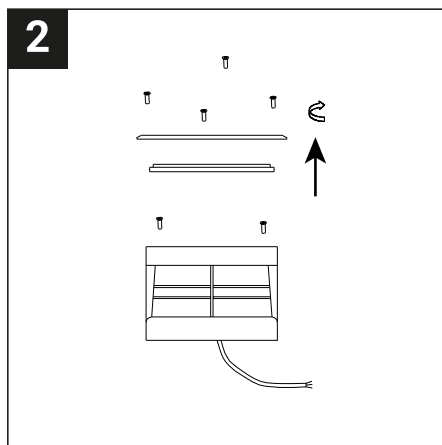

Ref : 70642-706210

FR
Cet appareil
et ses accessoires
se recyclent

OU