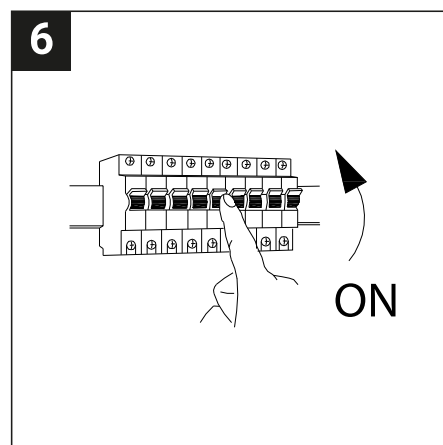

Ref : 70642-706210

FR
Cet appareil
et ses accessoires
se recyclent

OU