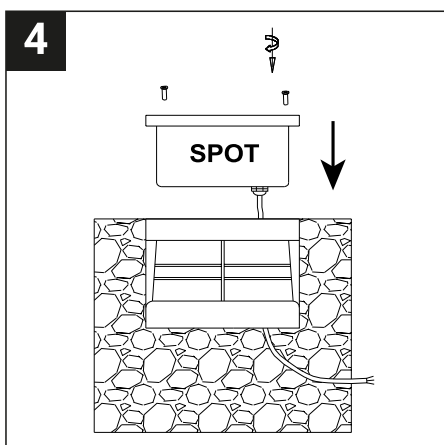

Ref : 70642-706210

FR
Cet appareil
et ses accessoires
se recyclent

OU