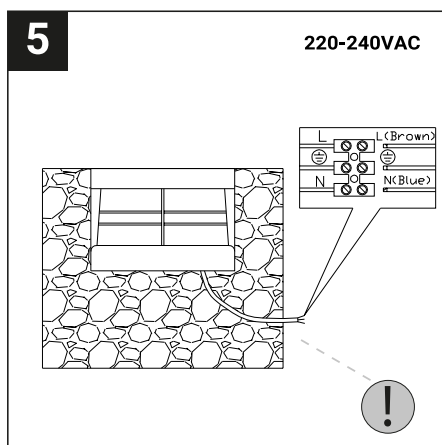

Ref : 70642-706210

FR
Cet appareil
et ses accessoires
se recyclent

OU