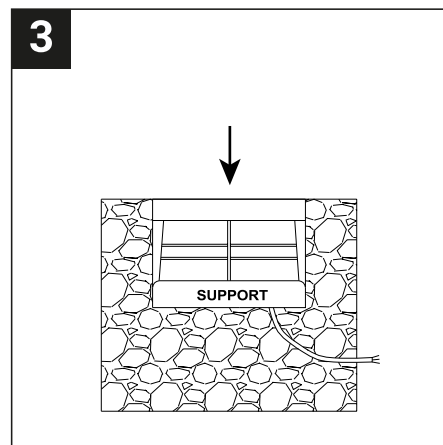

Ref : 70642-706210

FR
Cet appareil
et ses accessoires
se recyclent

OU