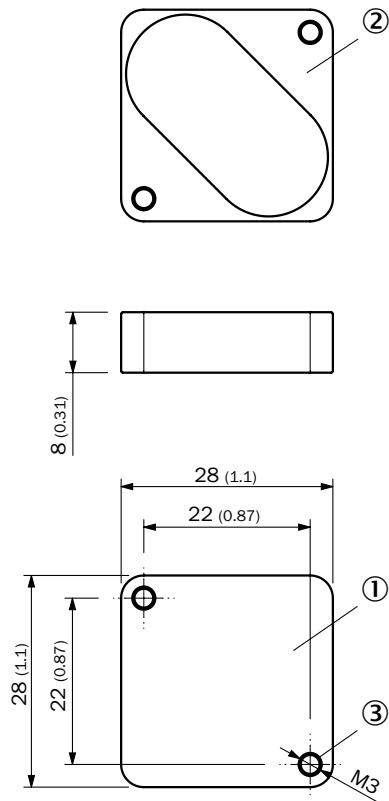

## Detailed technical data

### Technical specifications

<b>Accessory group</b>	Mounting brackets and plates
<b>Accessory family</b>	Mounting plates
<b>Material</b>	Aluminum
<b>Items supplied</b>	Mounting hardware included
<b>Usable for</b>	Magnetic mounting plate for screwless mounting of the Multi Physics Box

## Dimensional drawing (Dimensions in mm (inch))