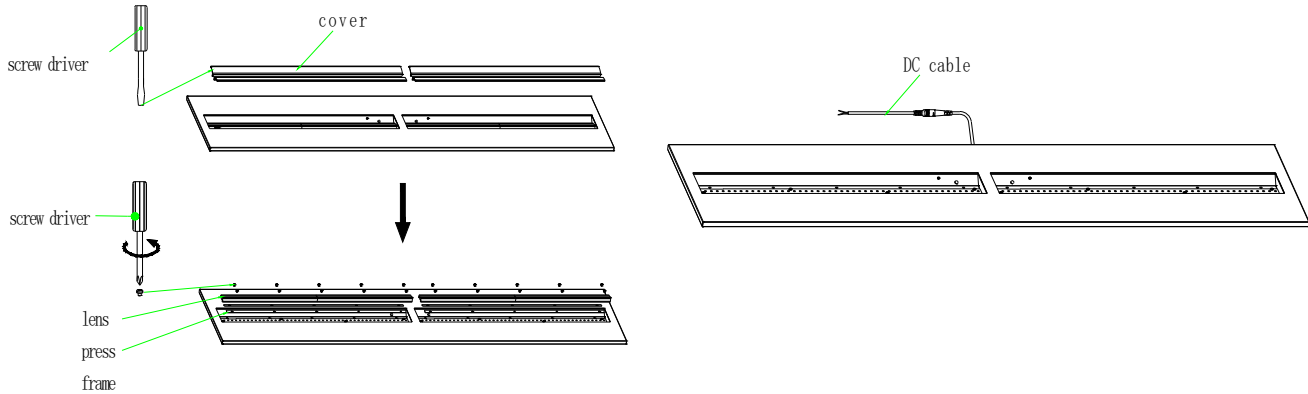

PAVE BOARDASYM

Comment démonter / How to disassemble?

Utiliser un tourne vis afin de démonter le dos du produit
Use a screw driver to disassemble the back of the panel

Comment monter / How to assemble?

Utiliser un tourne vis afin de remonter le dos du produit
Use a screw driver to assemble the back of the panel